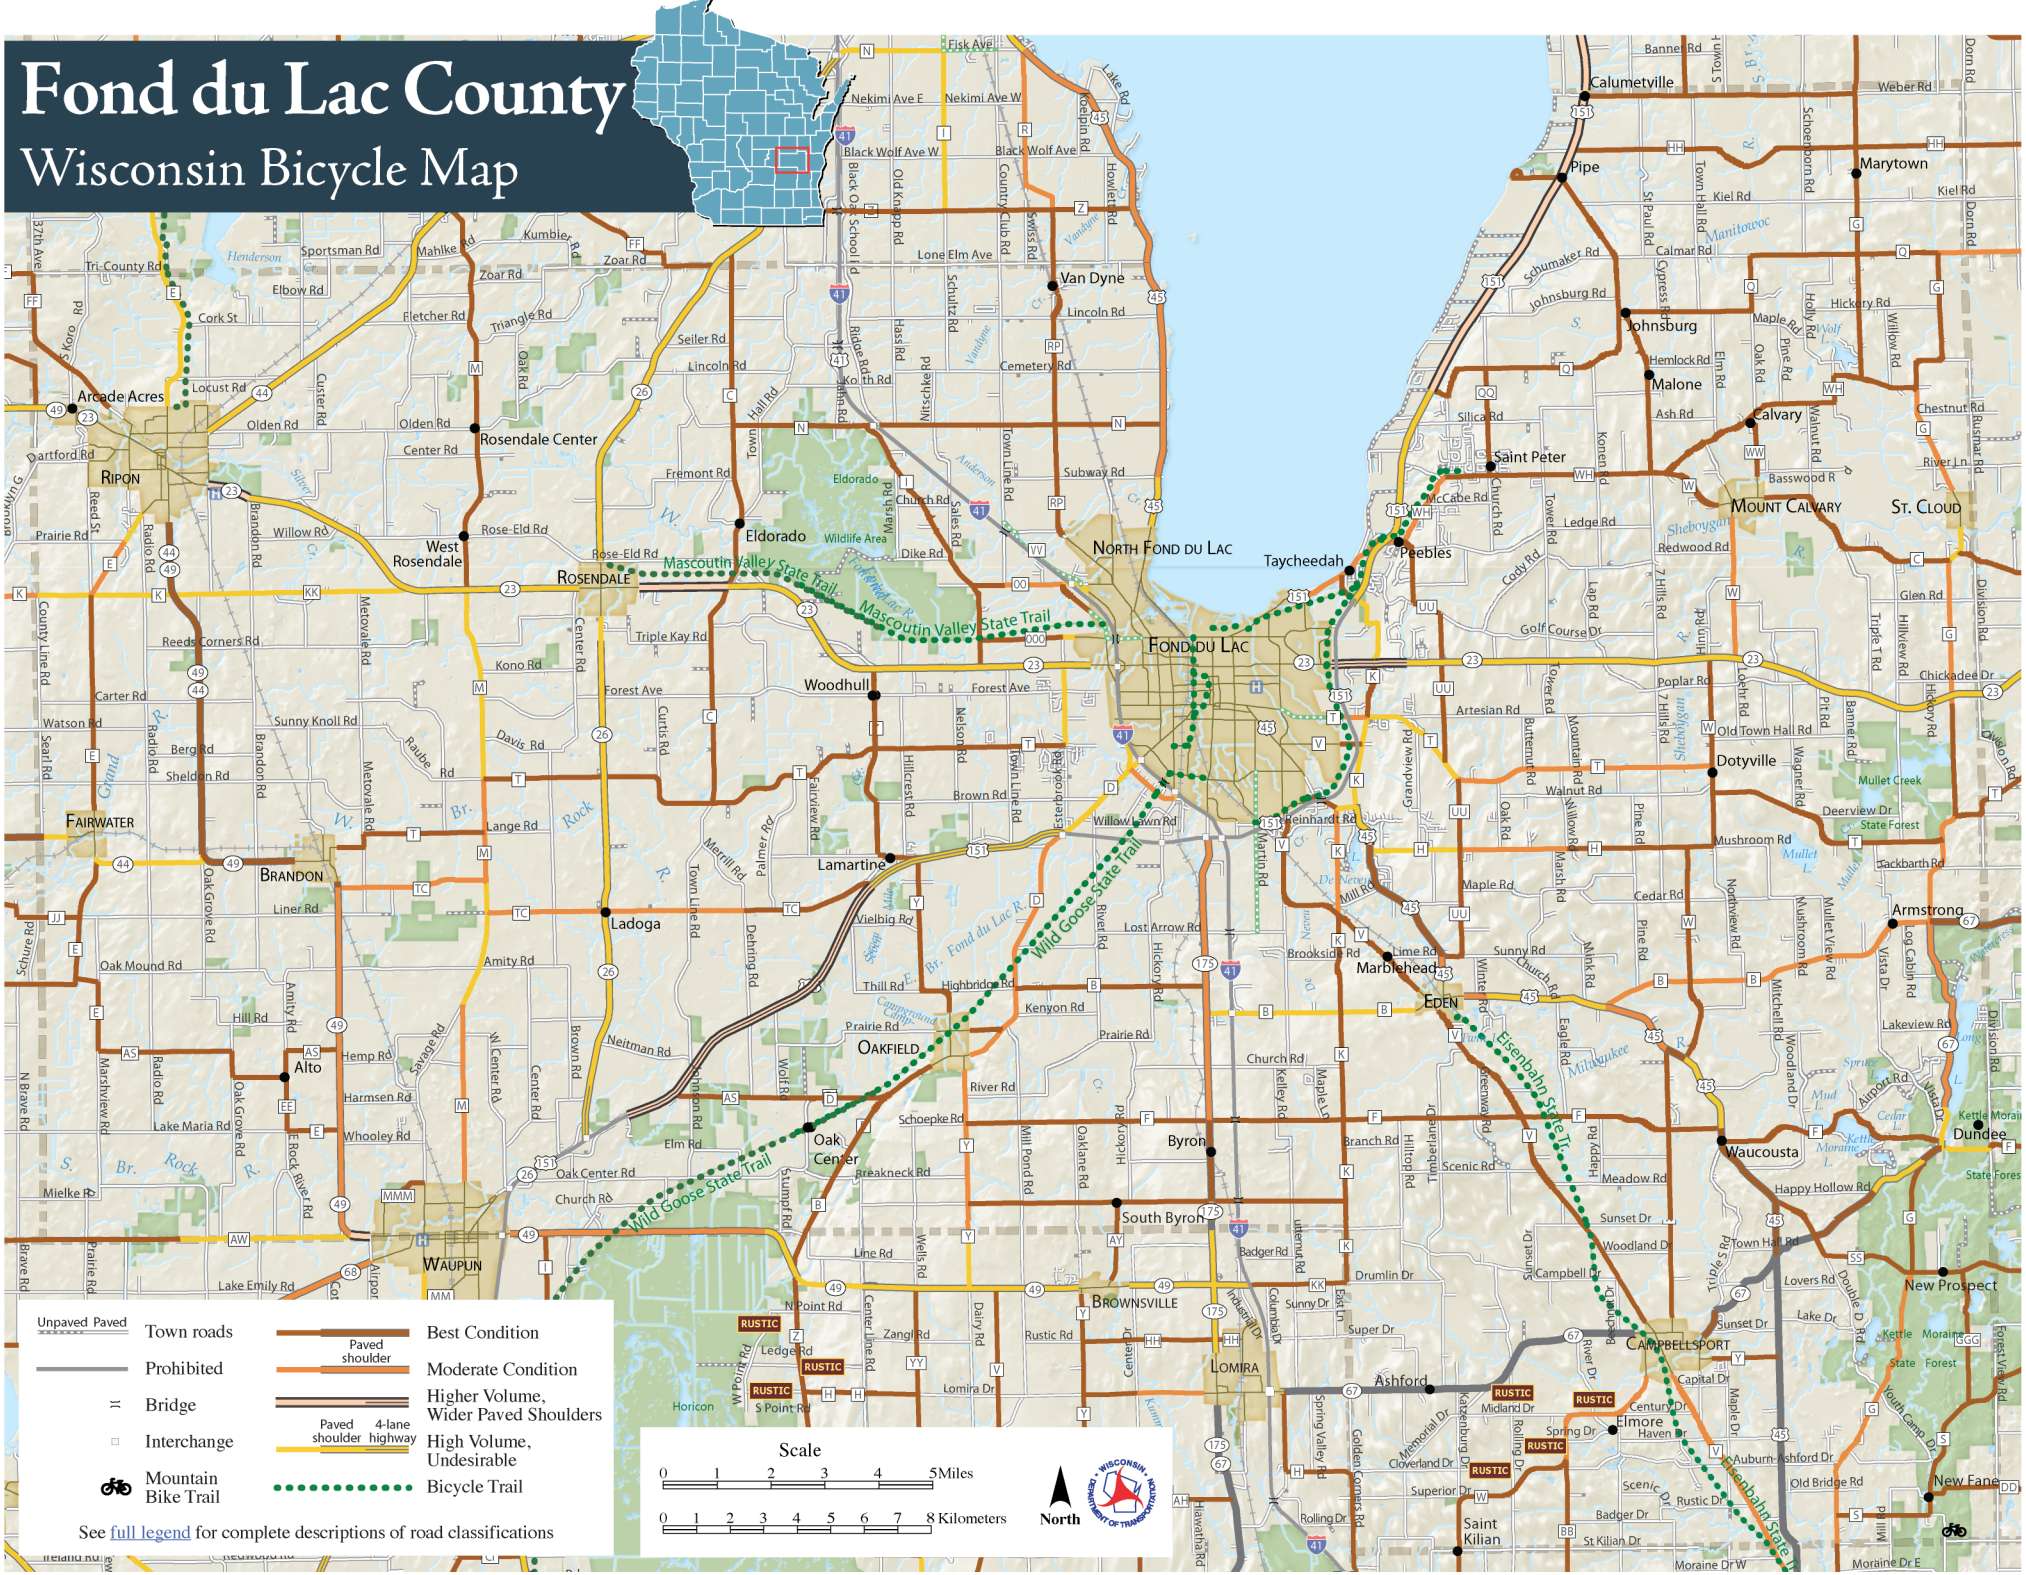

Fond du Lac County Wisconsin Bicycle Map

	Unpaved		Town roads		Paved shoulder		Best Condition
	Prohibited		Bridge		Paved 4-lane shoulder highway		Moderate Condition
	Interchange		Mountain Bike Trail				Higher Volume, Wider Paved Shoulders
							High Volume, Undesirable
							Bicycle Trail

See [full legend](#) for complete descriptions of road classifications