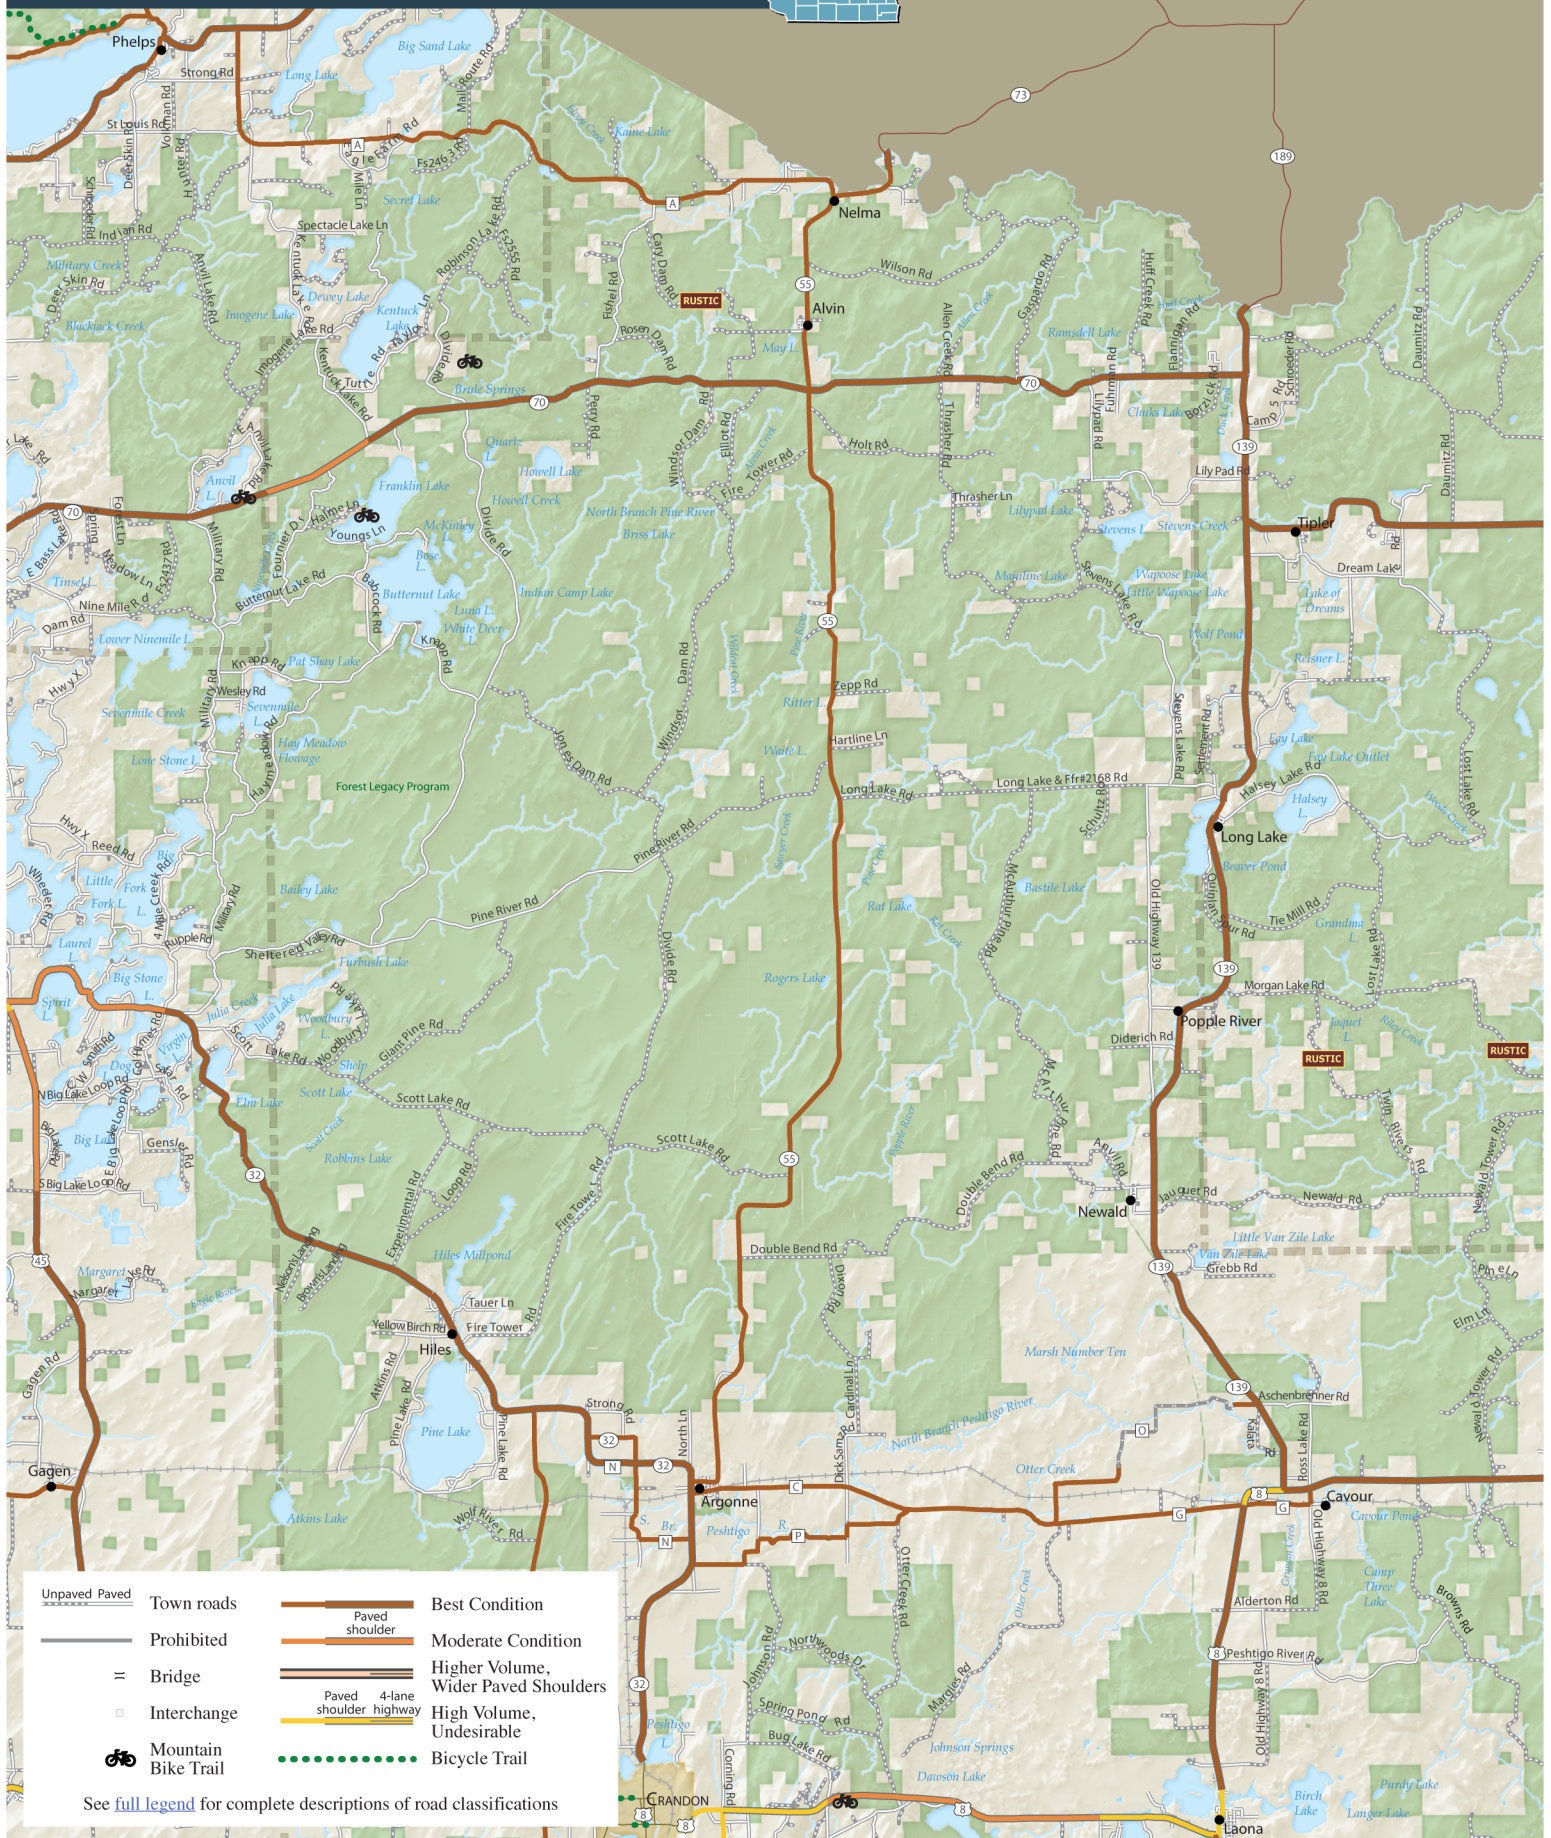

# Forest County (North)

## Wisconsin Bicycle Map

Scale

0 1 2 3 4 5 Miles

0 1 2 3 4 5 6 7 8 Kilometers

North

Unpaved	Town roads	Best Condition
Prohibited	Paved shoulder	Moderate Condition
Bridge	Paved 4-lane shoulder highway	Higher Volume, Wider Paved Shoulders
Interchange	Bicycle Trail	High Volume, Undesirable
Mountain Bike Trail		

See [full legend](#) for complete descriptions of road classifications