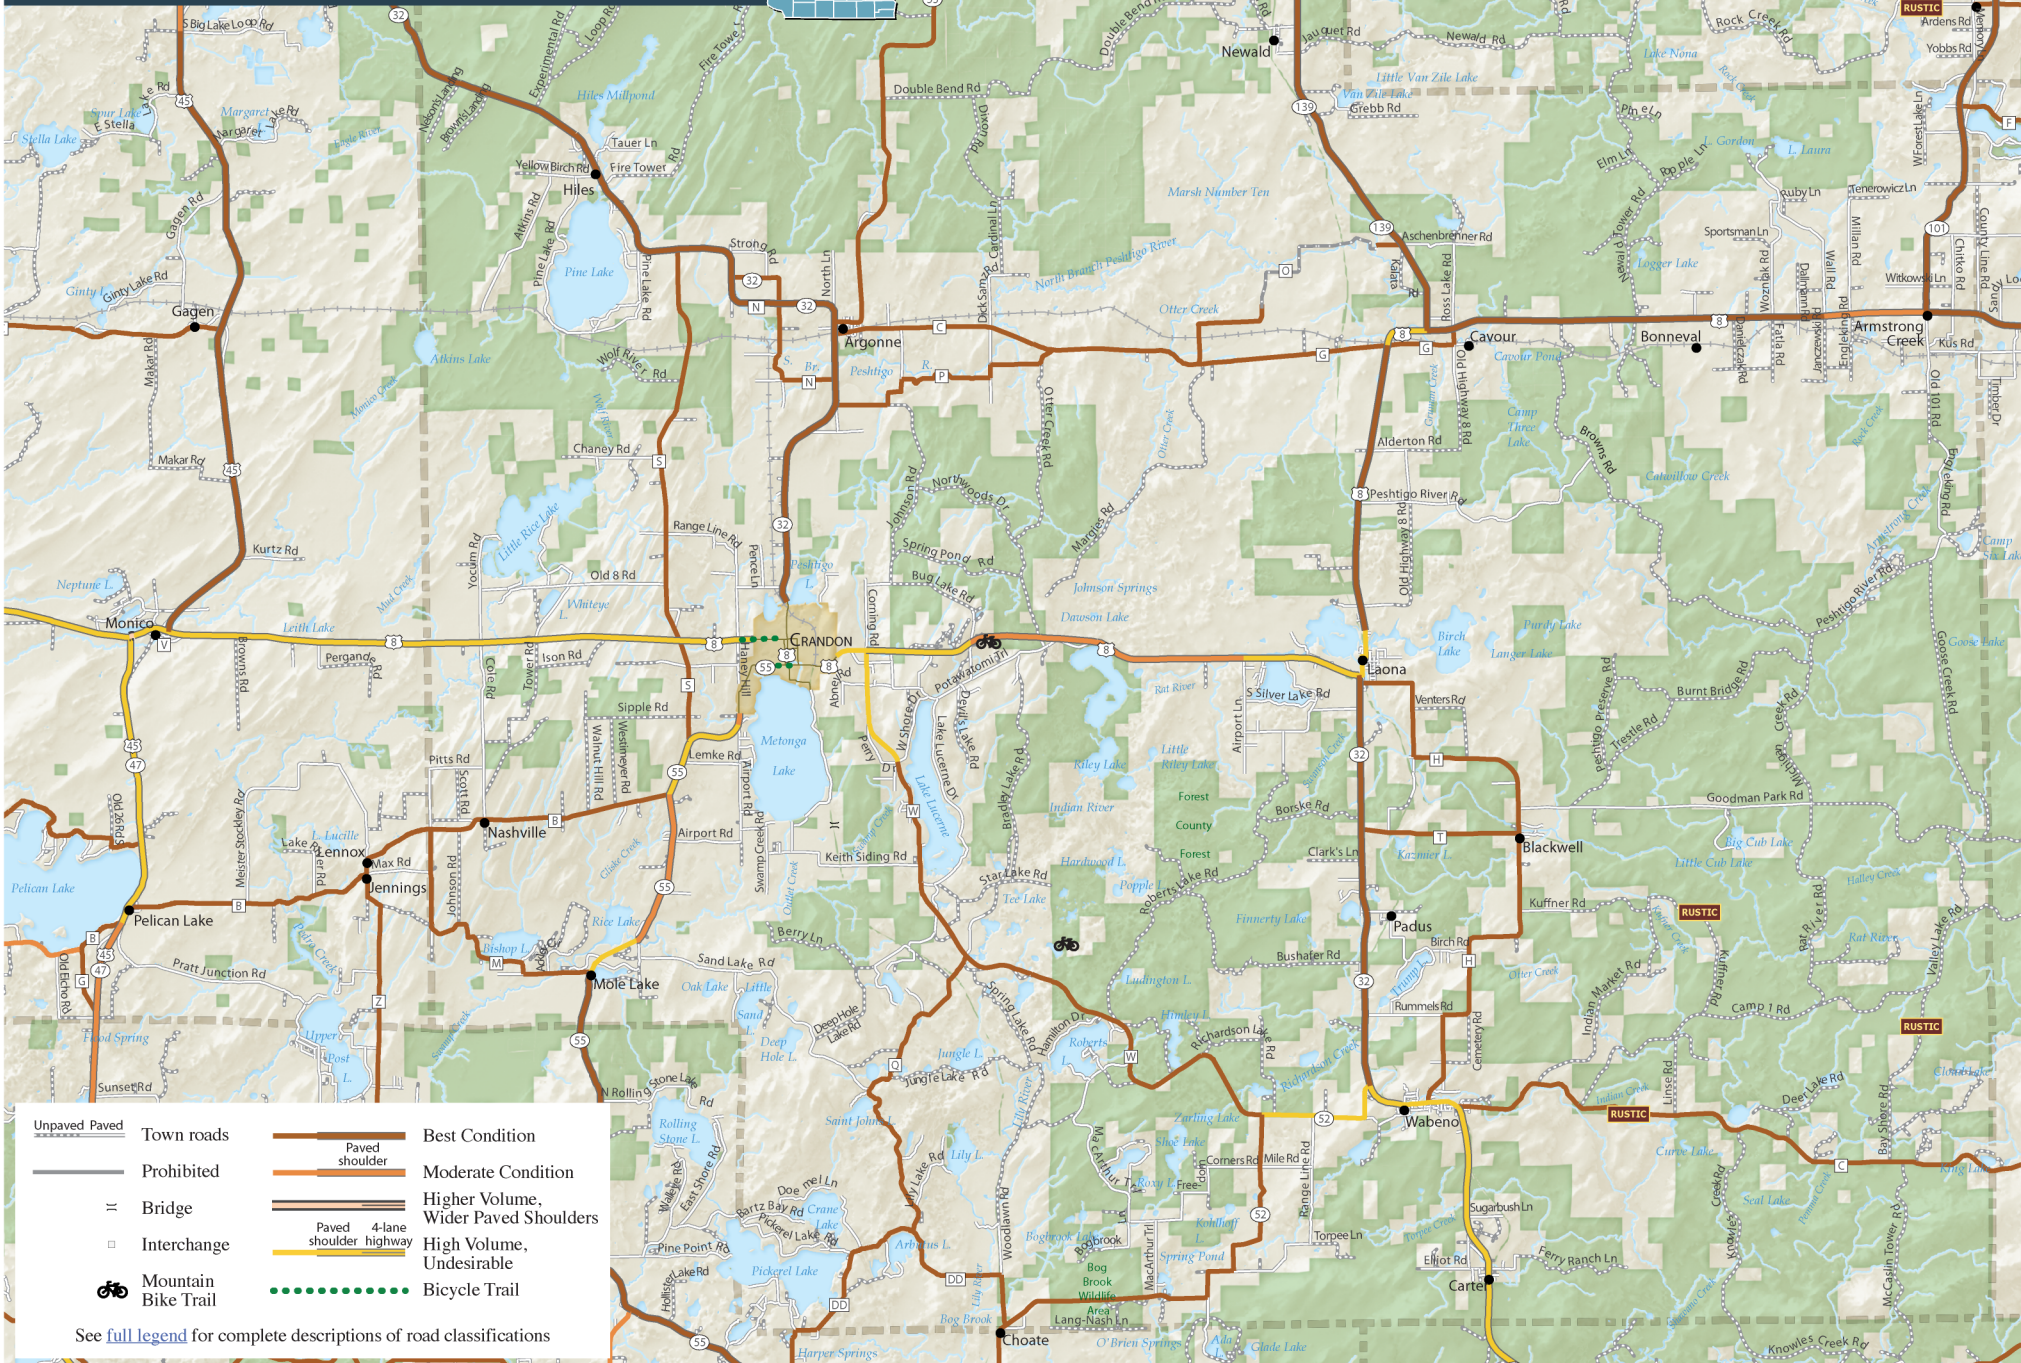

# Forest County (South)

## Wisconsin Bicycle Map

Scale

0 1 2 3 4 5 Miles

0 1 2 3 4 5 6 7 8 Kilometers

North

Unpaved Paved	Town roads	Best Condition
Prohibited	Paved shoulder	Moderate Condition
Bridge	Higher Volume, Wider Paved Shoulders	High Volume, Undesirable
Interchange	Paved 4-lane shoulder highway	Bicycle Trail
Mountain Bike Trail		

See [full legend](#) for complete descriptions of road classifications