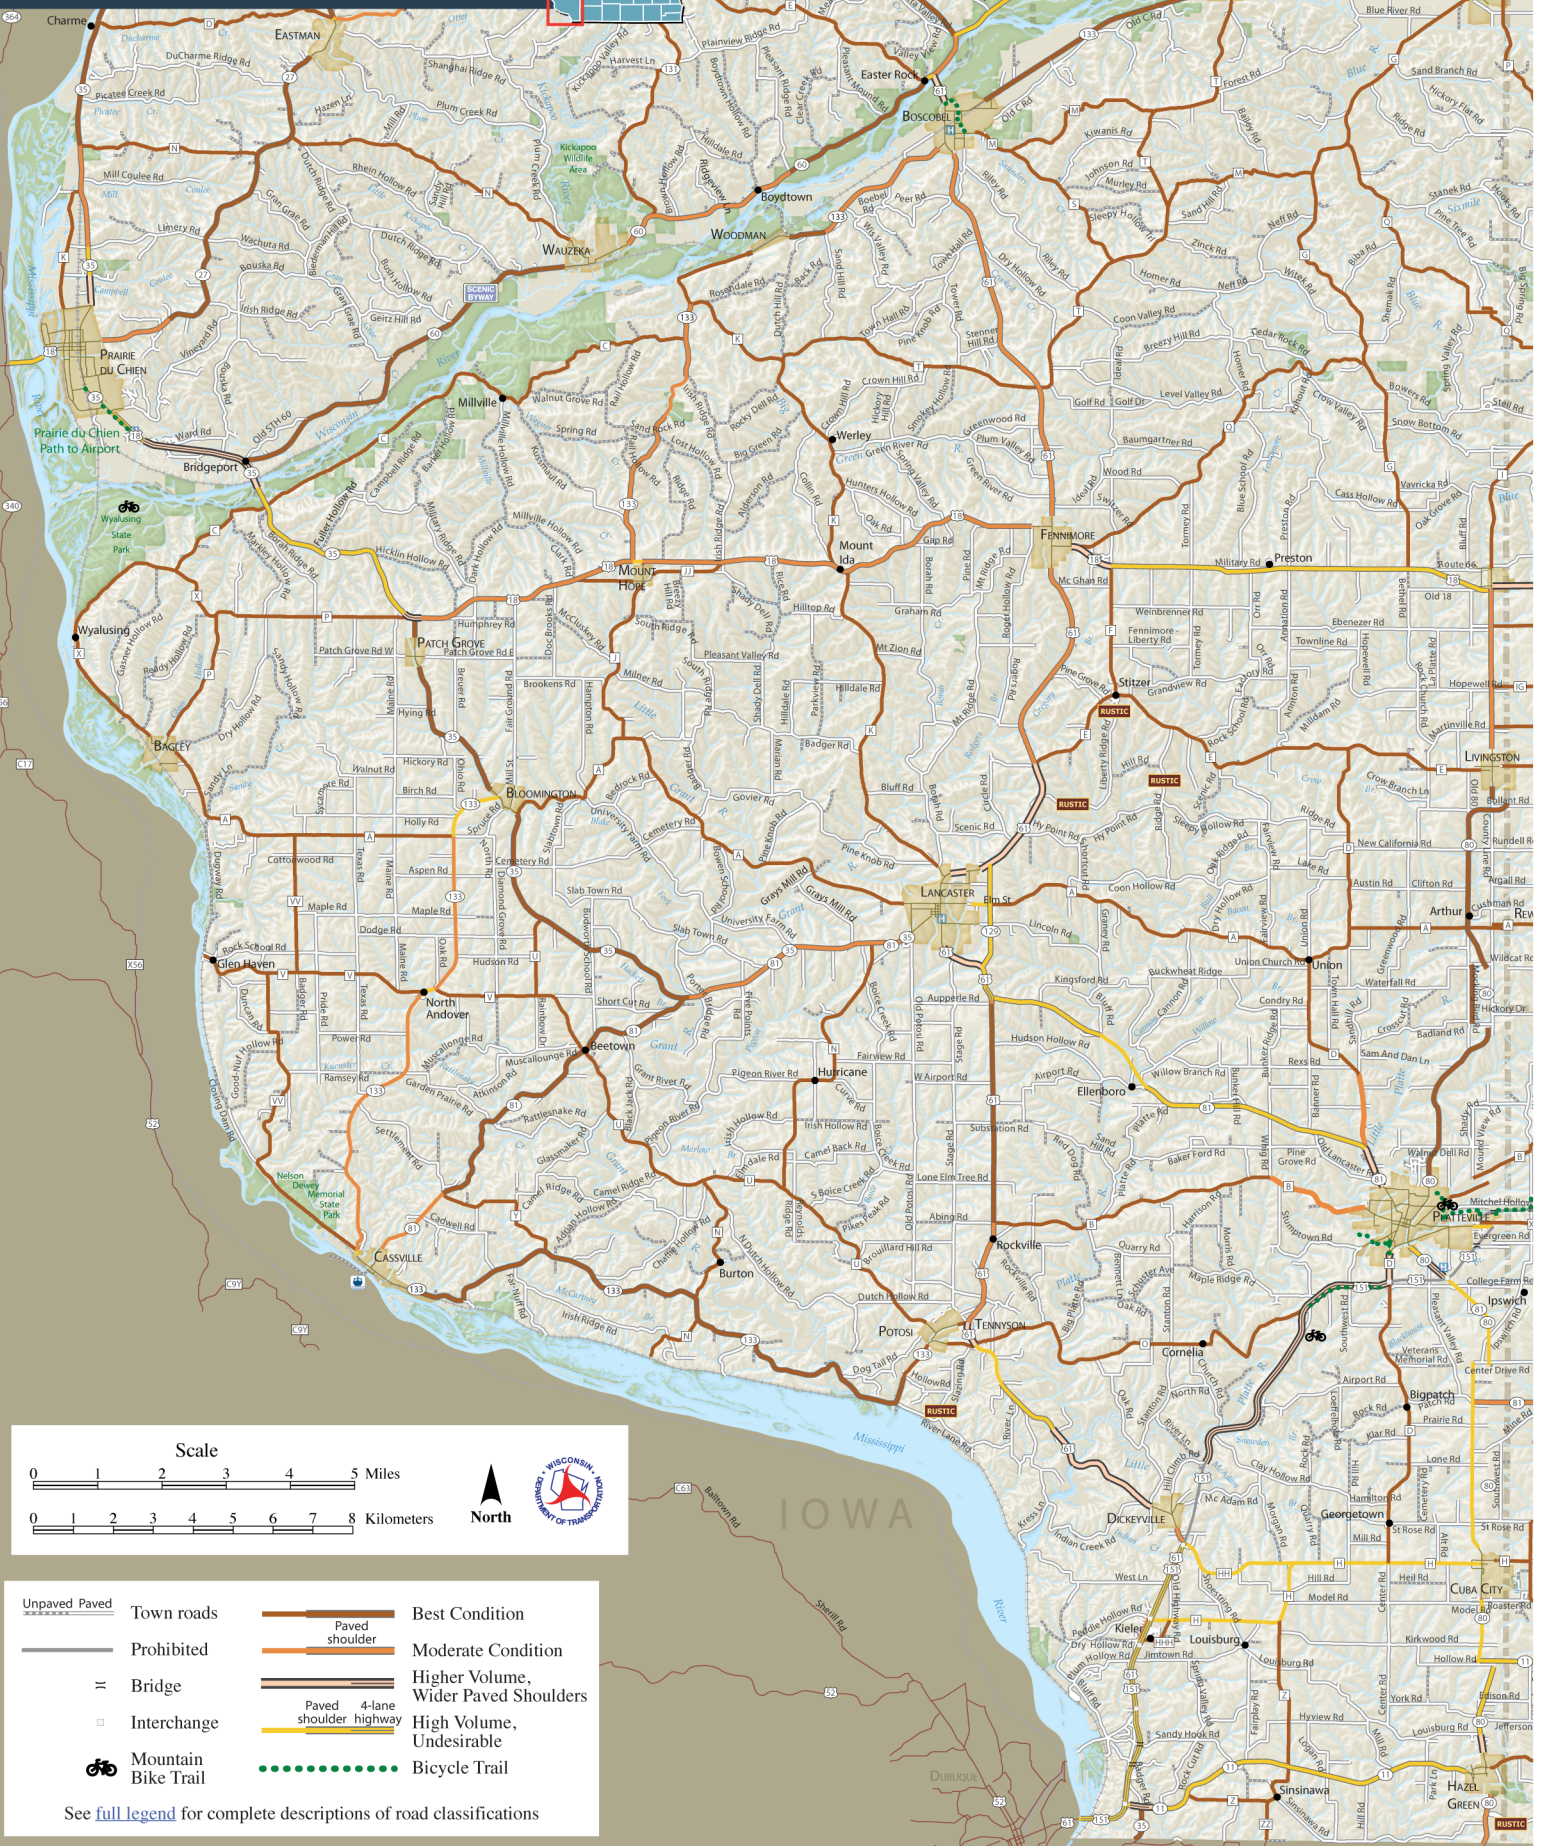

Grant County Wisconsin Bicycle Map

	Unpaved	Town roads		Best Condition
	Prohibited			Moderate Condition
	Bridge			Higher Volume, Wider Paved Shoulders
	Interchange			High Volume, Undesirable
	Mountain Bike Trail			Bicycle Trail

See [full legend](#) for complete descriptions of road classifications