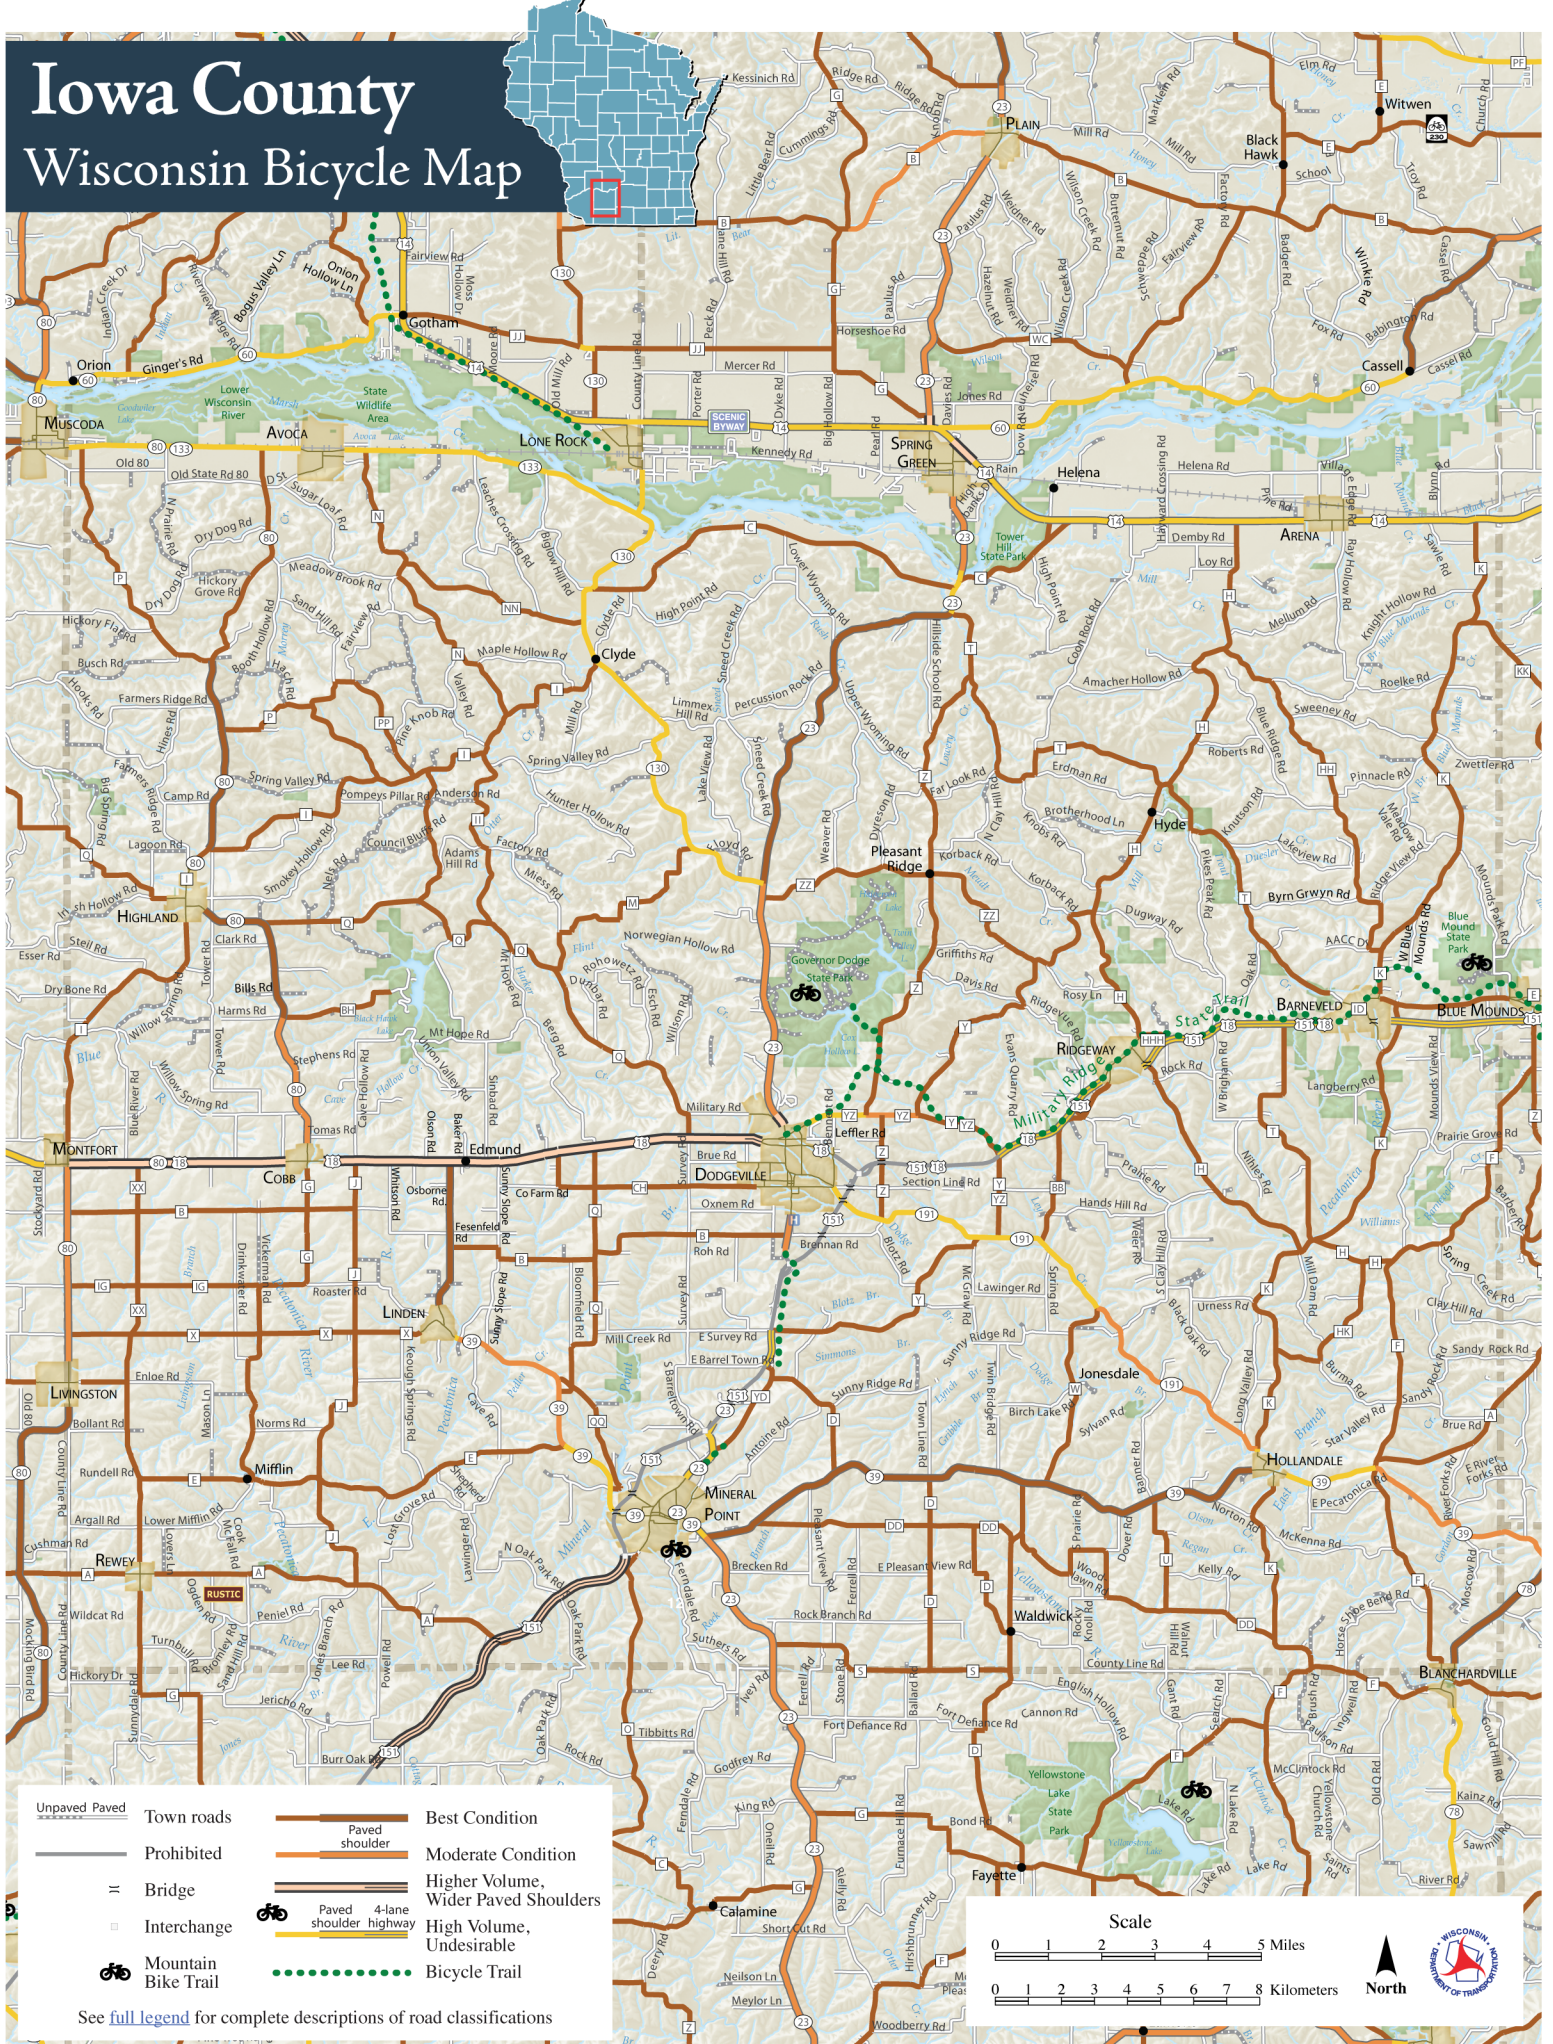

Iowa County Wisconsin Bicycle Map

| | | |
|---------------------|--------------------------------------|--------------------------|
| Unpaved | Town roads | Best Condition |
| Paved | Paved shoulder | Moderate Condition |
| Prohibited | Higher Volume, Wider Paved Shoulders | High Volume, Undesirable |
| Bridge | Paved 4-lane shoulder highway | Bicycle Trail |
| Interchange | | |
| Mountain Bike Trail | | |

See [full legend](#) for complete descriptions of road classifications