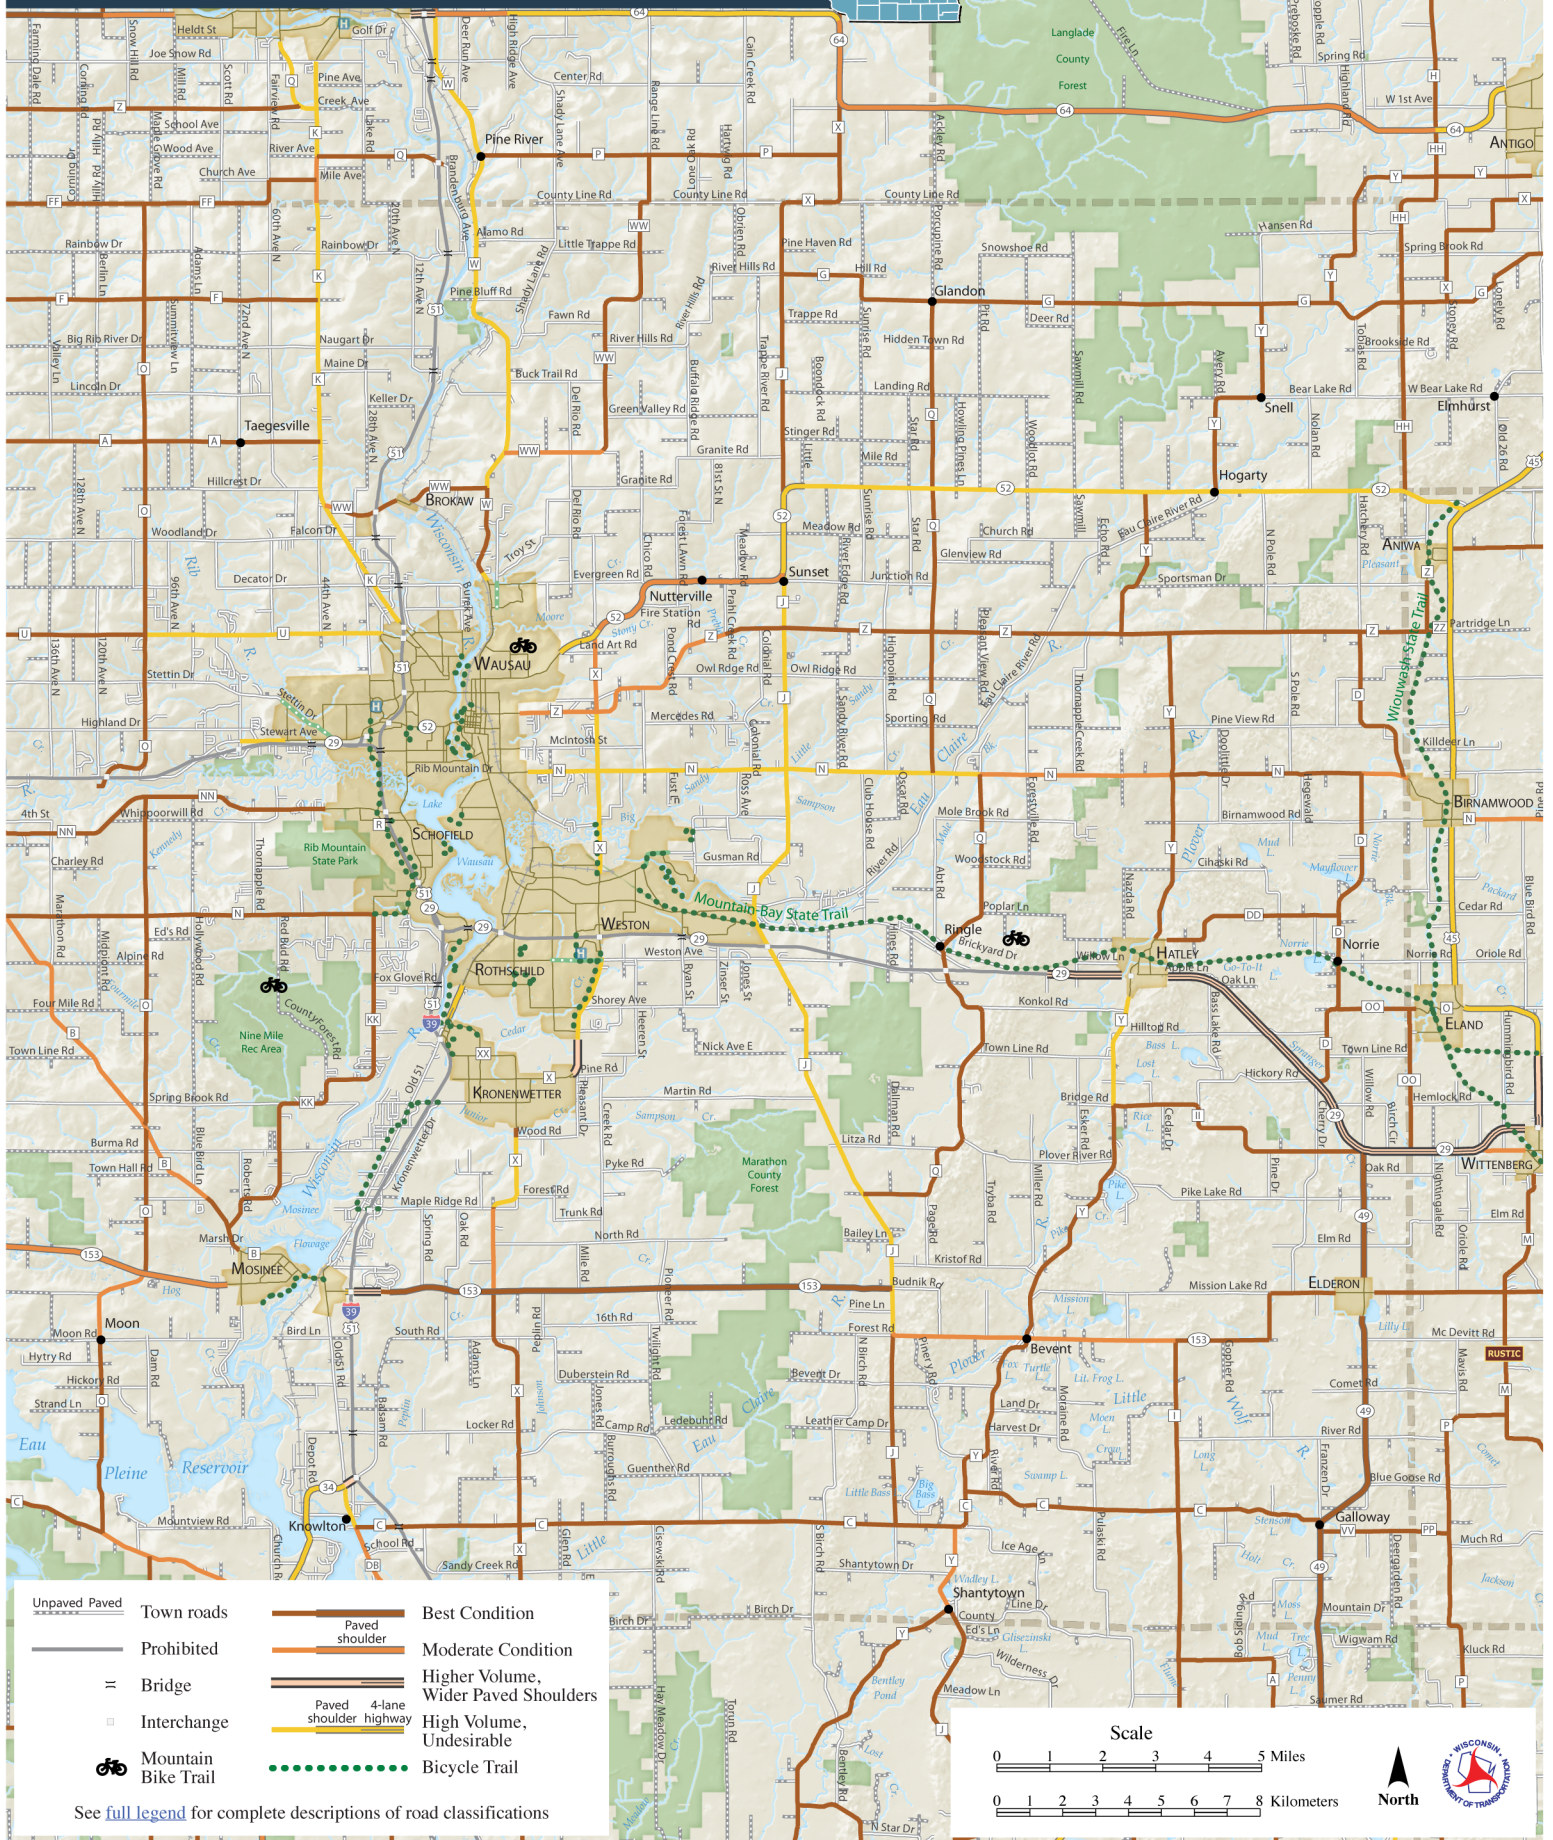

Marathon County (East)

Wisconsin Bicycle Map

Unpaved	Town roads		Best Condition
	Prohibited		Moderate Condition
	Bridge		Higher Volume, Wider Paved Shoulders
	Interchange		High Volume, Undesirable
	Mountain Bike Trail		Bicycle Trail

See [full legend](#) for complete descriptions of road classifications