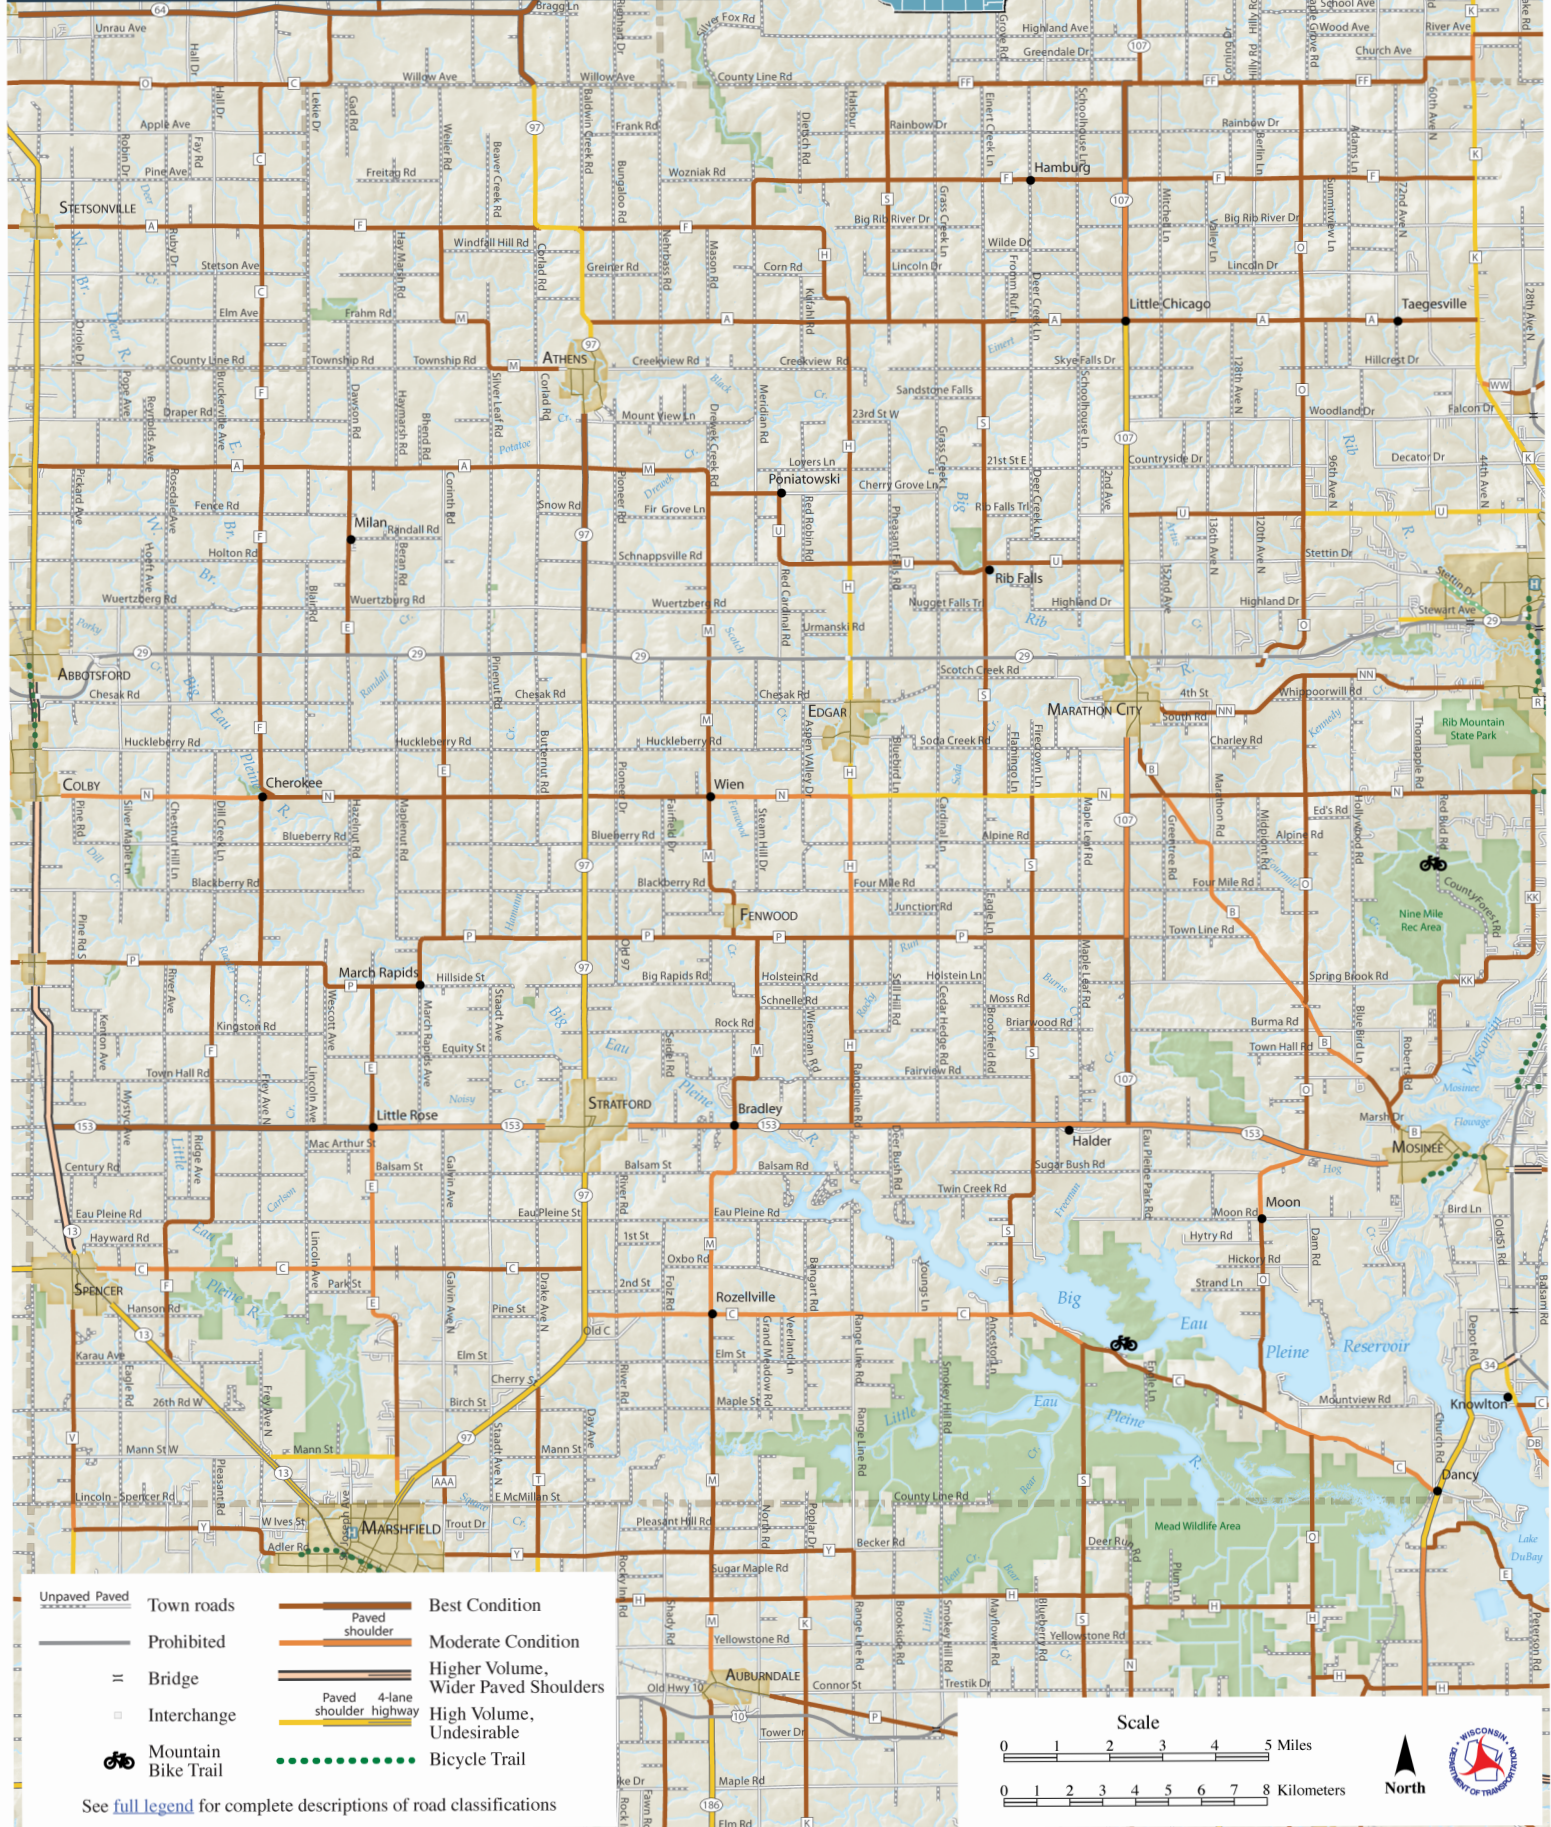

Marathon County (West)

Wisconsin Bicycle Map

Unpaved	Town roads	Paved	Best Condition
Paved shoulder	Prohibited	Higher Volume, Wider Paved Shoulders	Moderate Condition
Bridge	Interchange	High Volume, Undesirable	Bicycle Trail
Mountain Bike Trail	Paved 4-lane shoulder highway	Bicycle Trail	

See [full legend](#) for complete descriptions of road classifications