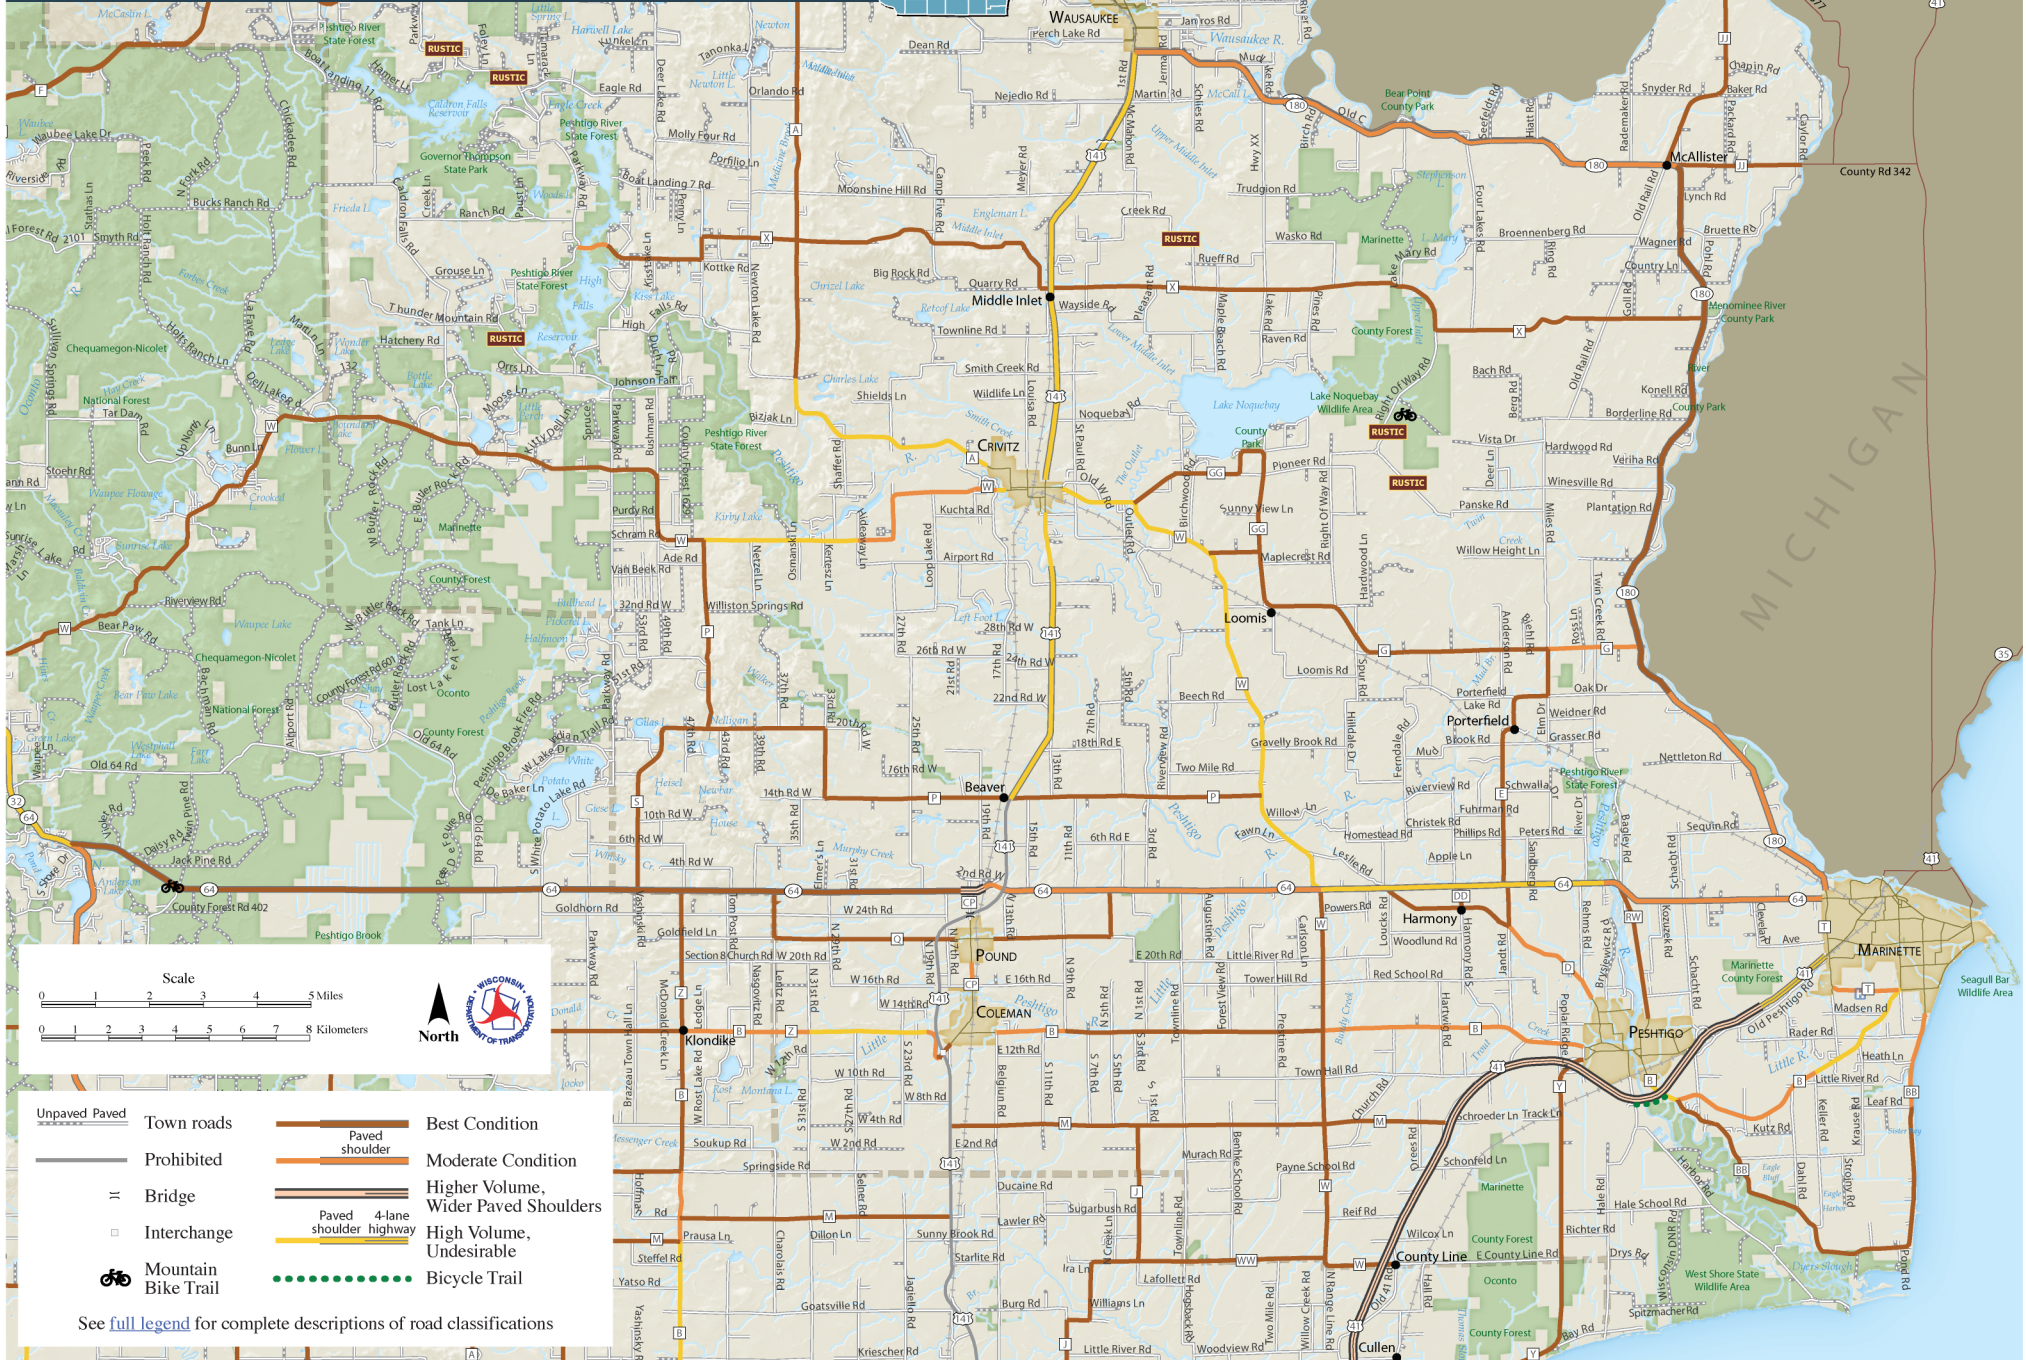

# Marinette County (South)

## Wisconsin Bicycle Map

	Unpaved		Town roads		Best Condition
	Prohibited				Moderate Condition
	Bridge				Higher Volume, Wider Paved Shoulders
	Interchange				High Volume, Undesirable
	Mountain Bike Trail				Bicycle Trail

See [full legend](#) for complete descriptions of road classifications