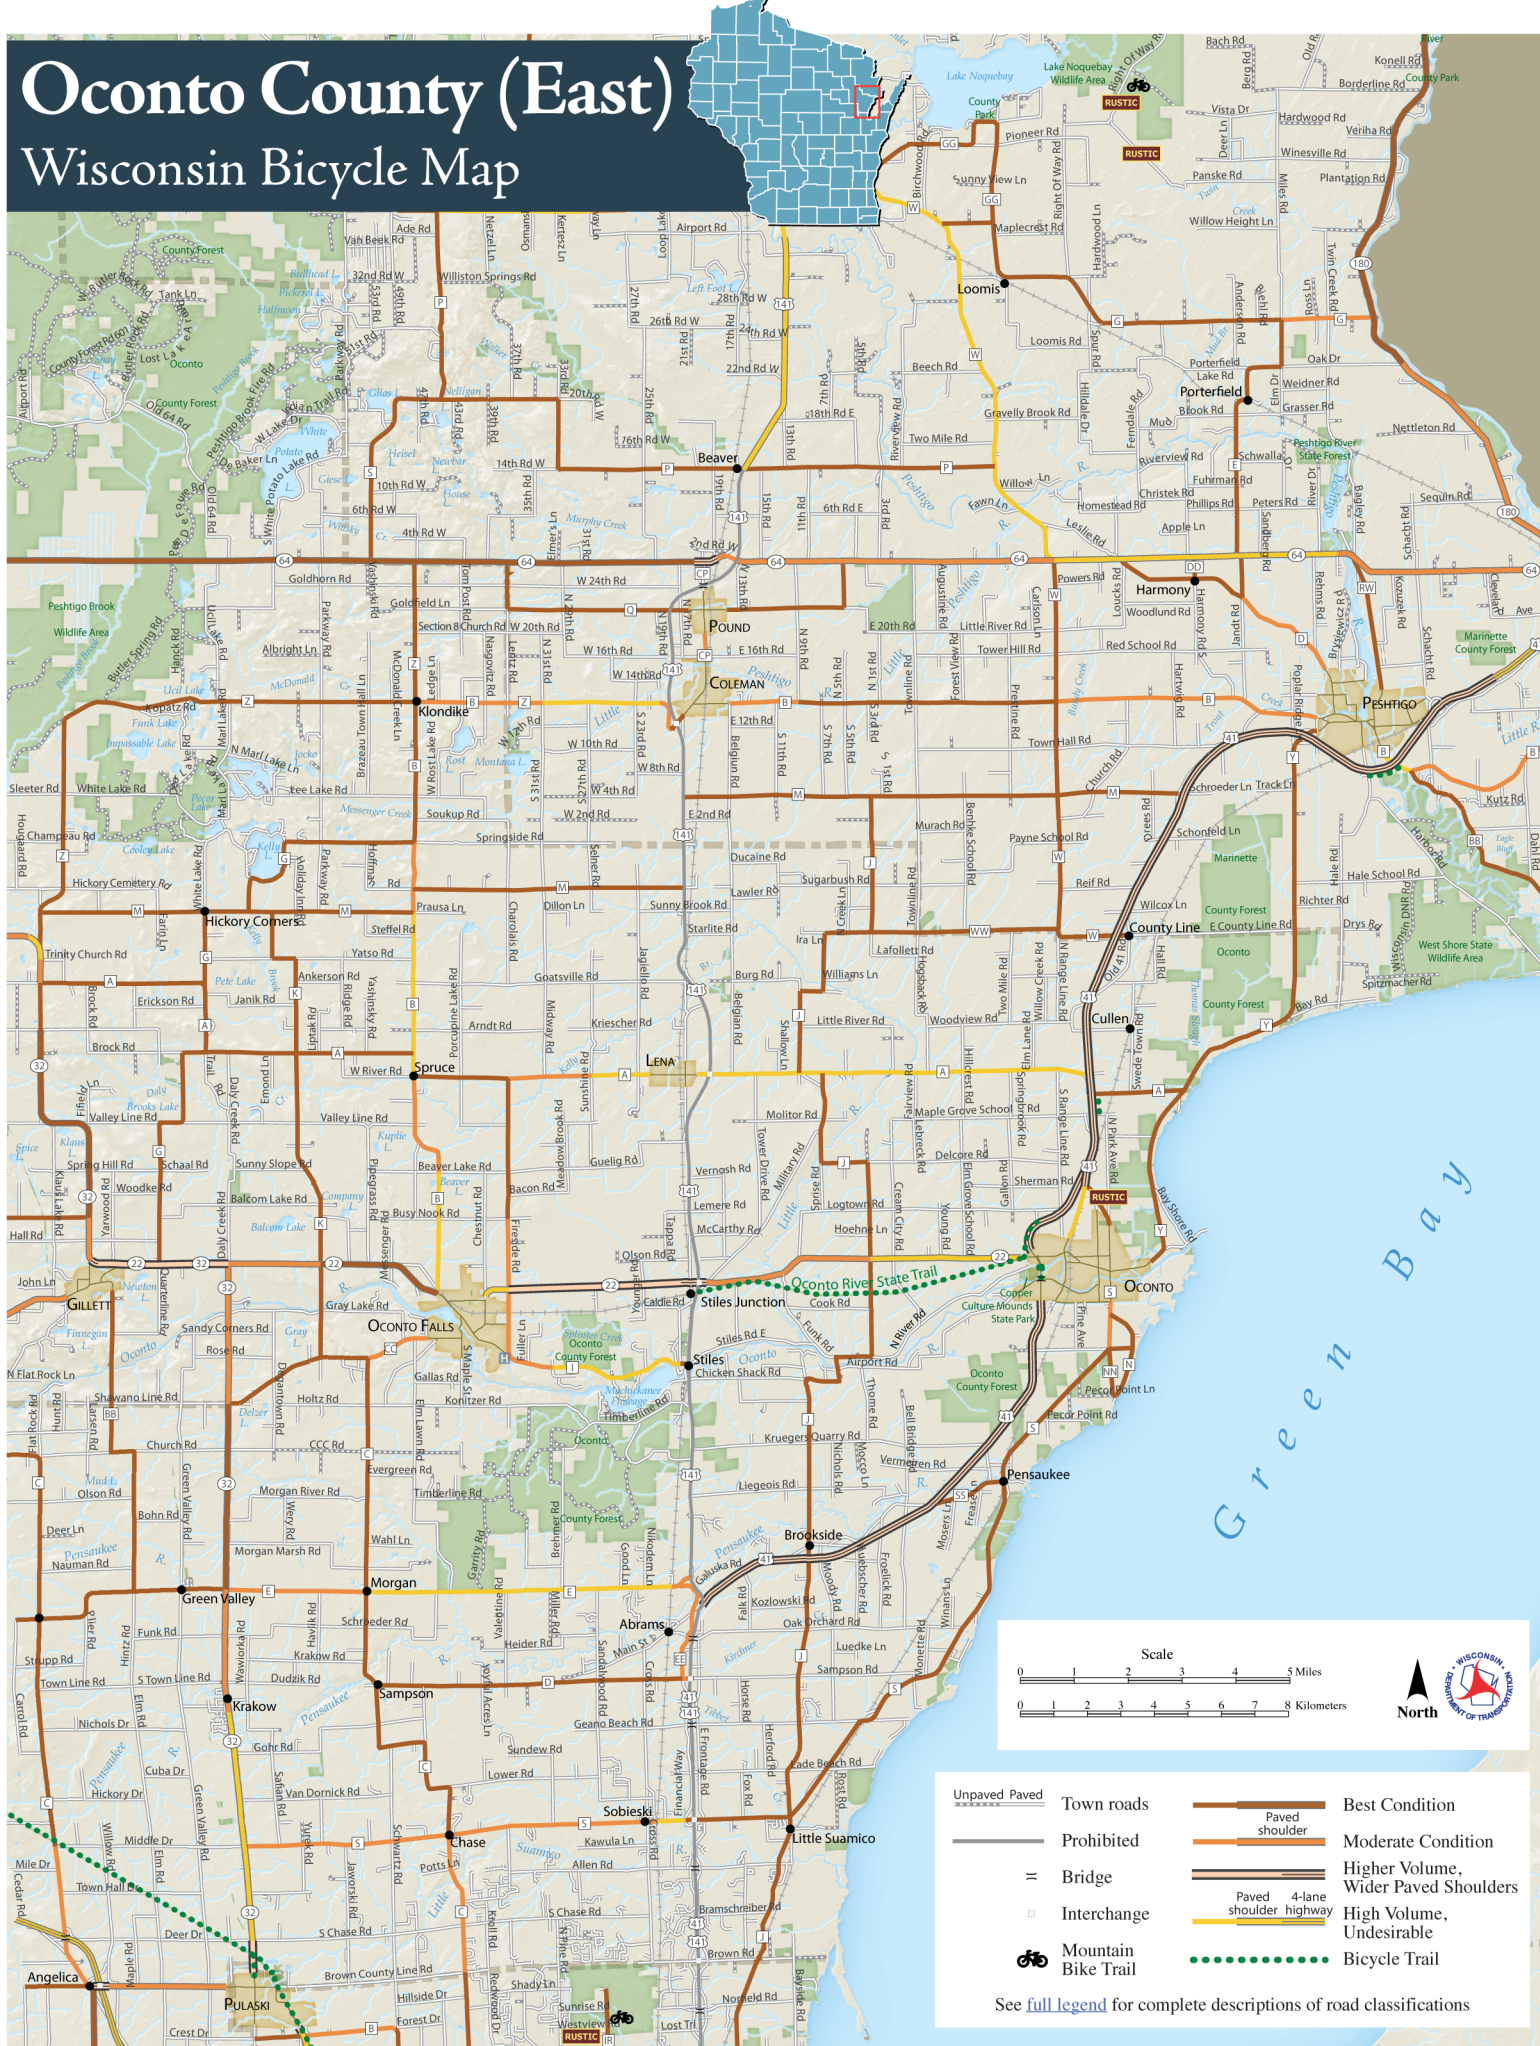

Oconto County (East)

Wisconsin Bicycle Map

	Unpaved		Town roads		Paved shoulder		Best Condition
	Prohibited		Bridge		Moderate Condition		Higher Volume, Wider Paved Shoulders
	Interchange		High Volume, Undesirable		Bicycle Trail		Mountain Bike Trail

See [full legend](#) for complete descriptions of road classifications