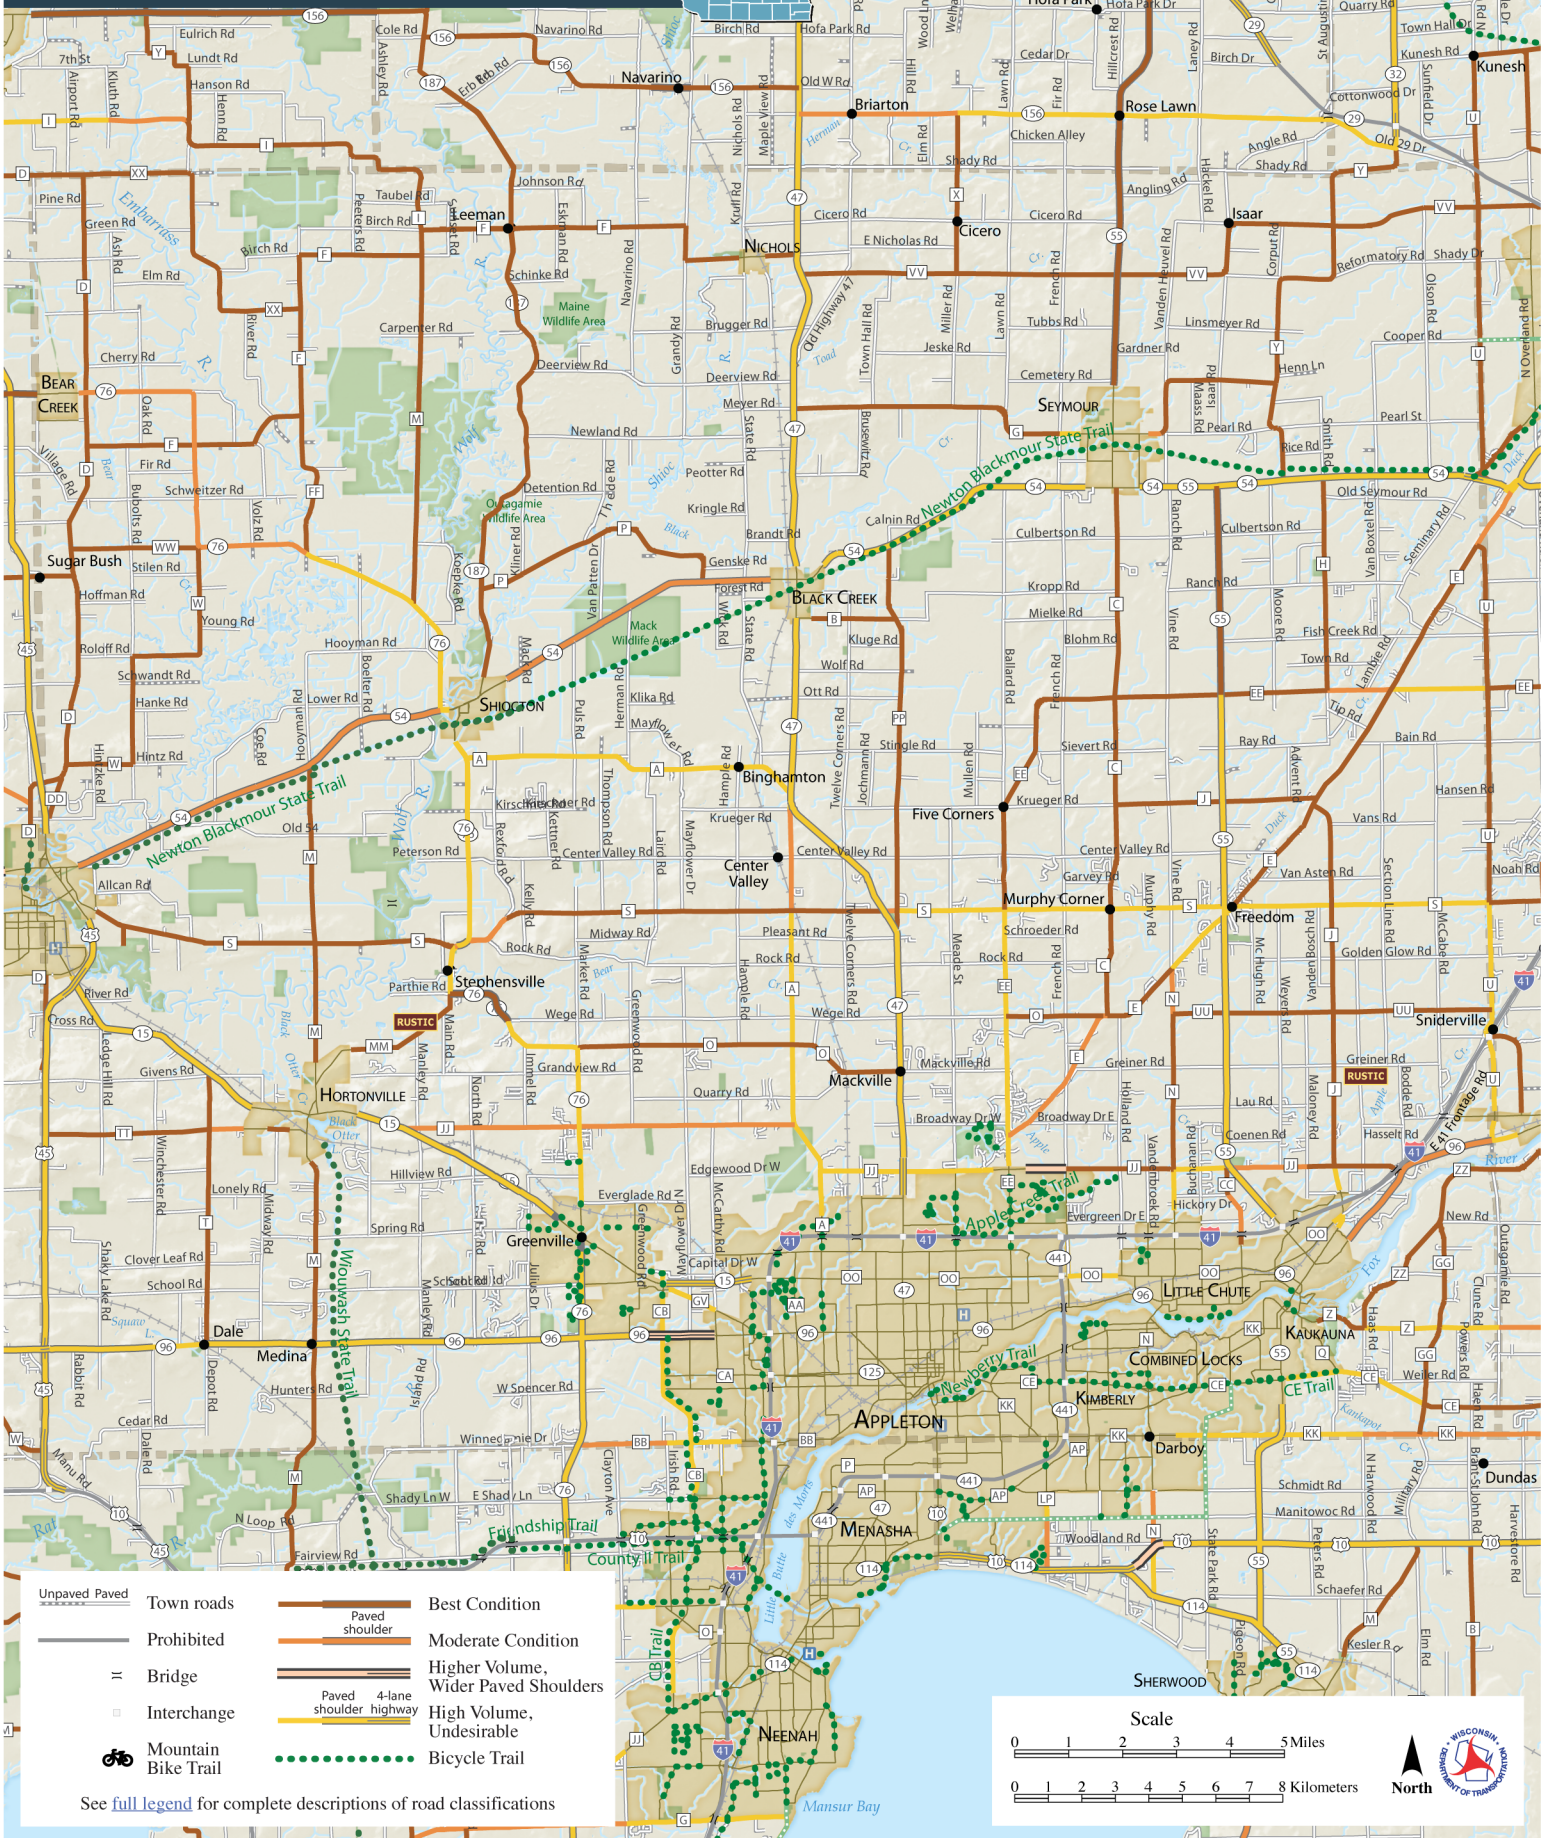

Outagamie County Wisconsin Bicycle Map

Unpaved	Town roads	Paved shoulder	Best Condition
Prohibited	Bridge	Paved 4-lane shoulder highway	Moderate Condition
Interchange	Mountain Bike Trail	Bicycle Trail	Higher Volume, Wider Paved Shoulders
County II Trail			High Volume, Undesirable

See [full legend](#) for complete descriptions of road classifications