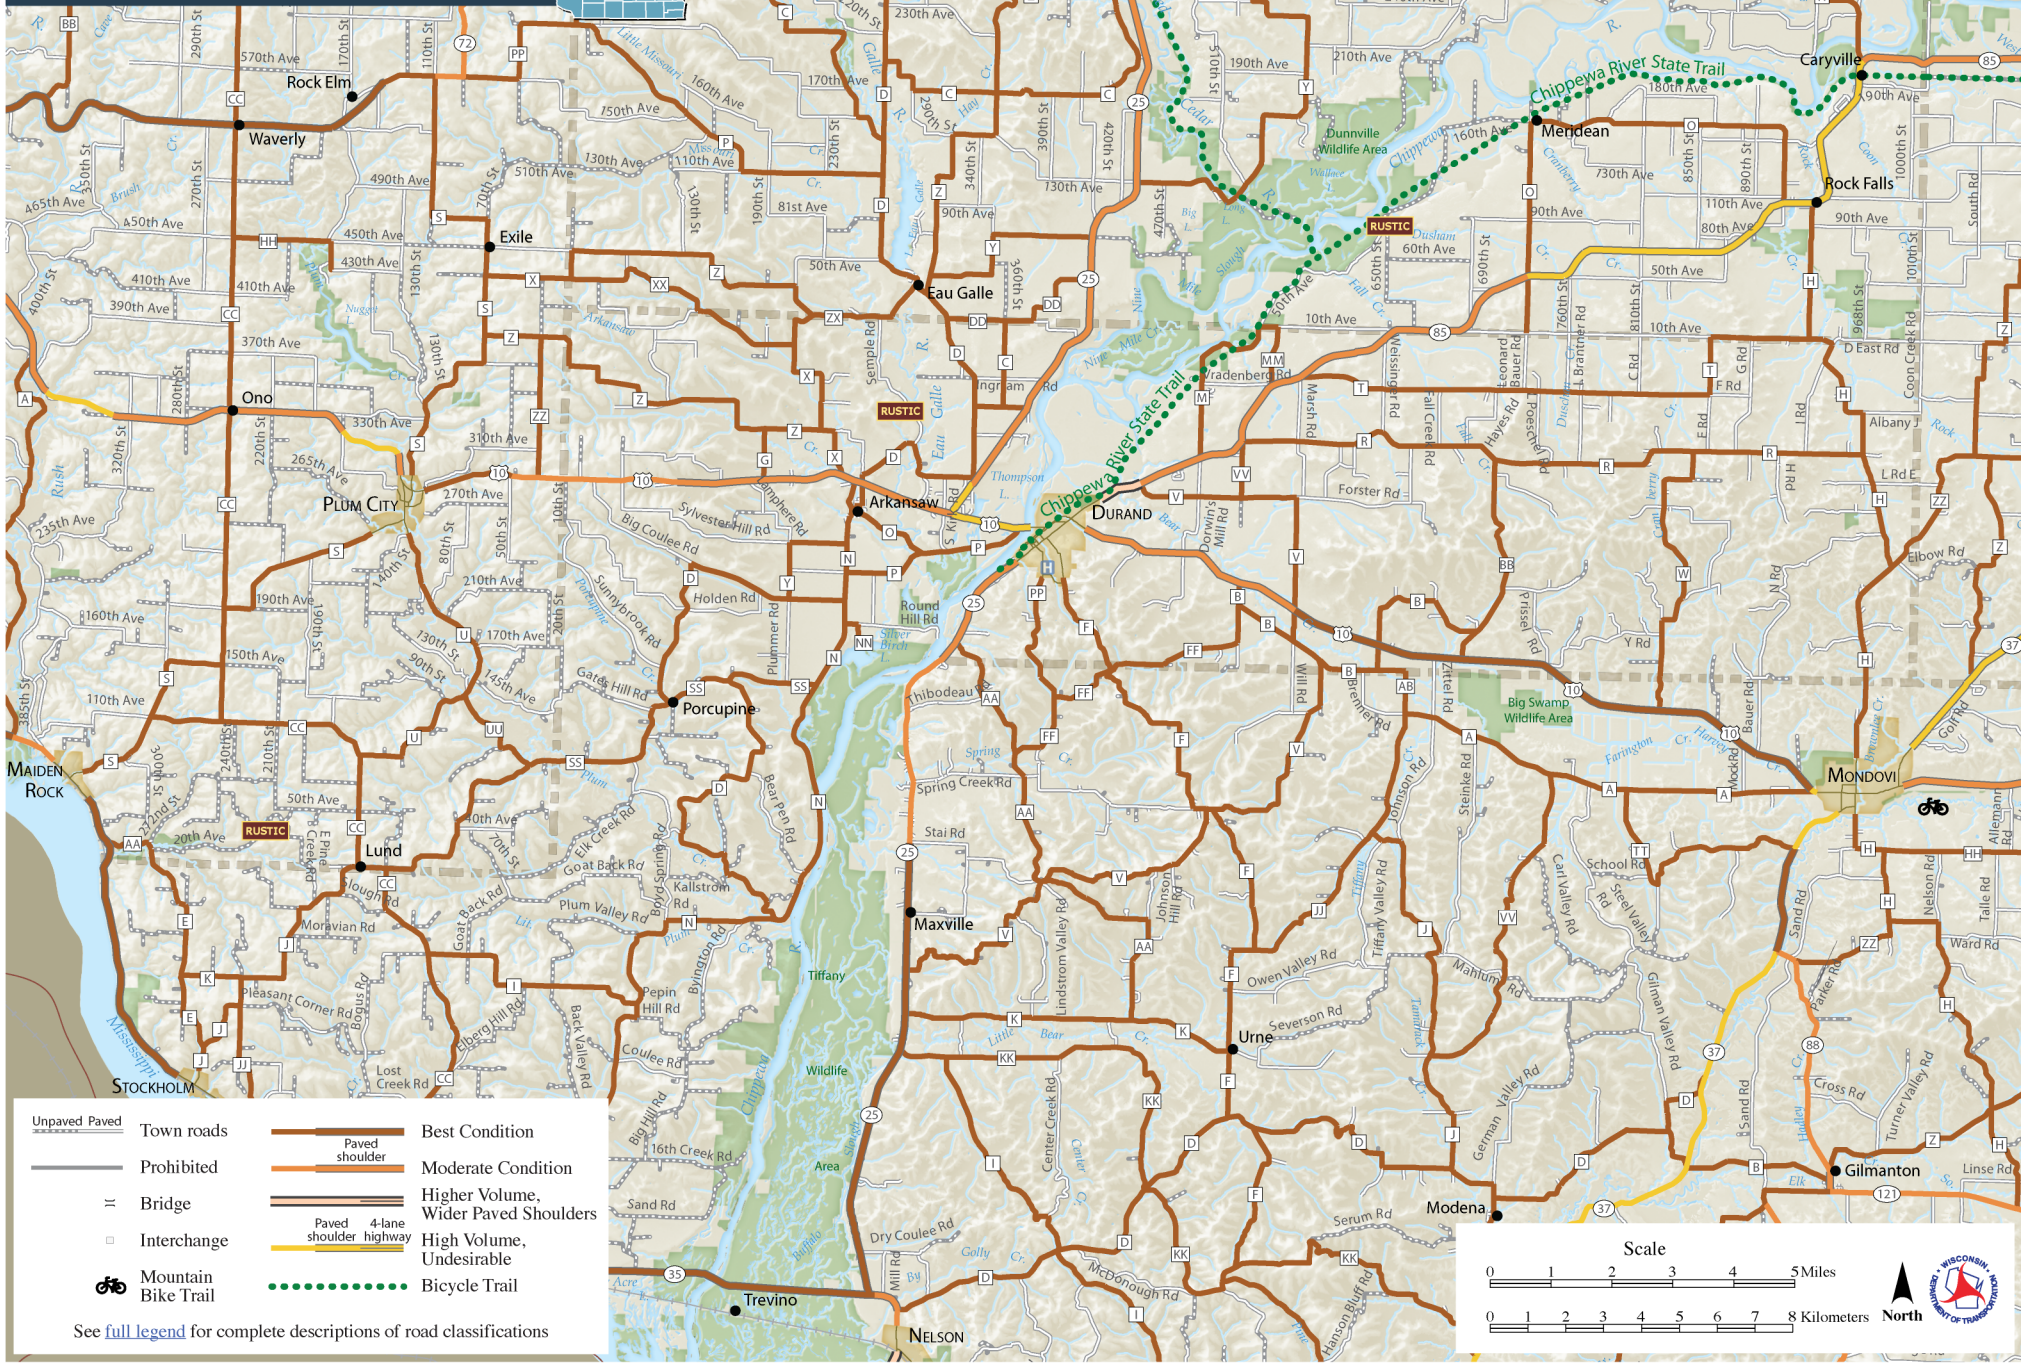

Pepin County Wisconsin Bicycle Map

Unpaved	Town roads	Paved	Best Condition
Prohibited	Paved shoulder	Higher Volume, Wider Paved Shoulders	Moderate Condition
Bridge	Paved 4-lane shoulder highway	High Volume, Undesirable	Bicycle Trail
Interchange			
Mountain Bike Trail			

See [full legend](#) for complete descriptions of road classifications