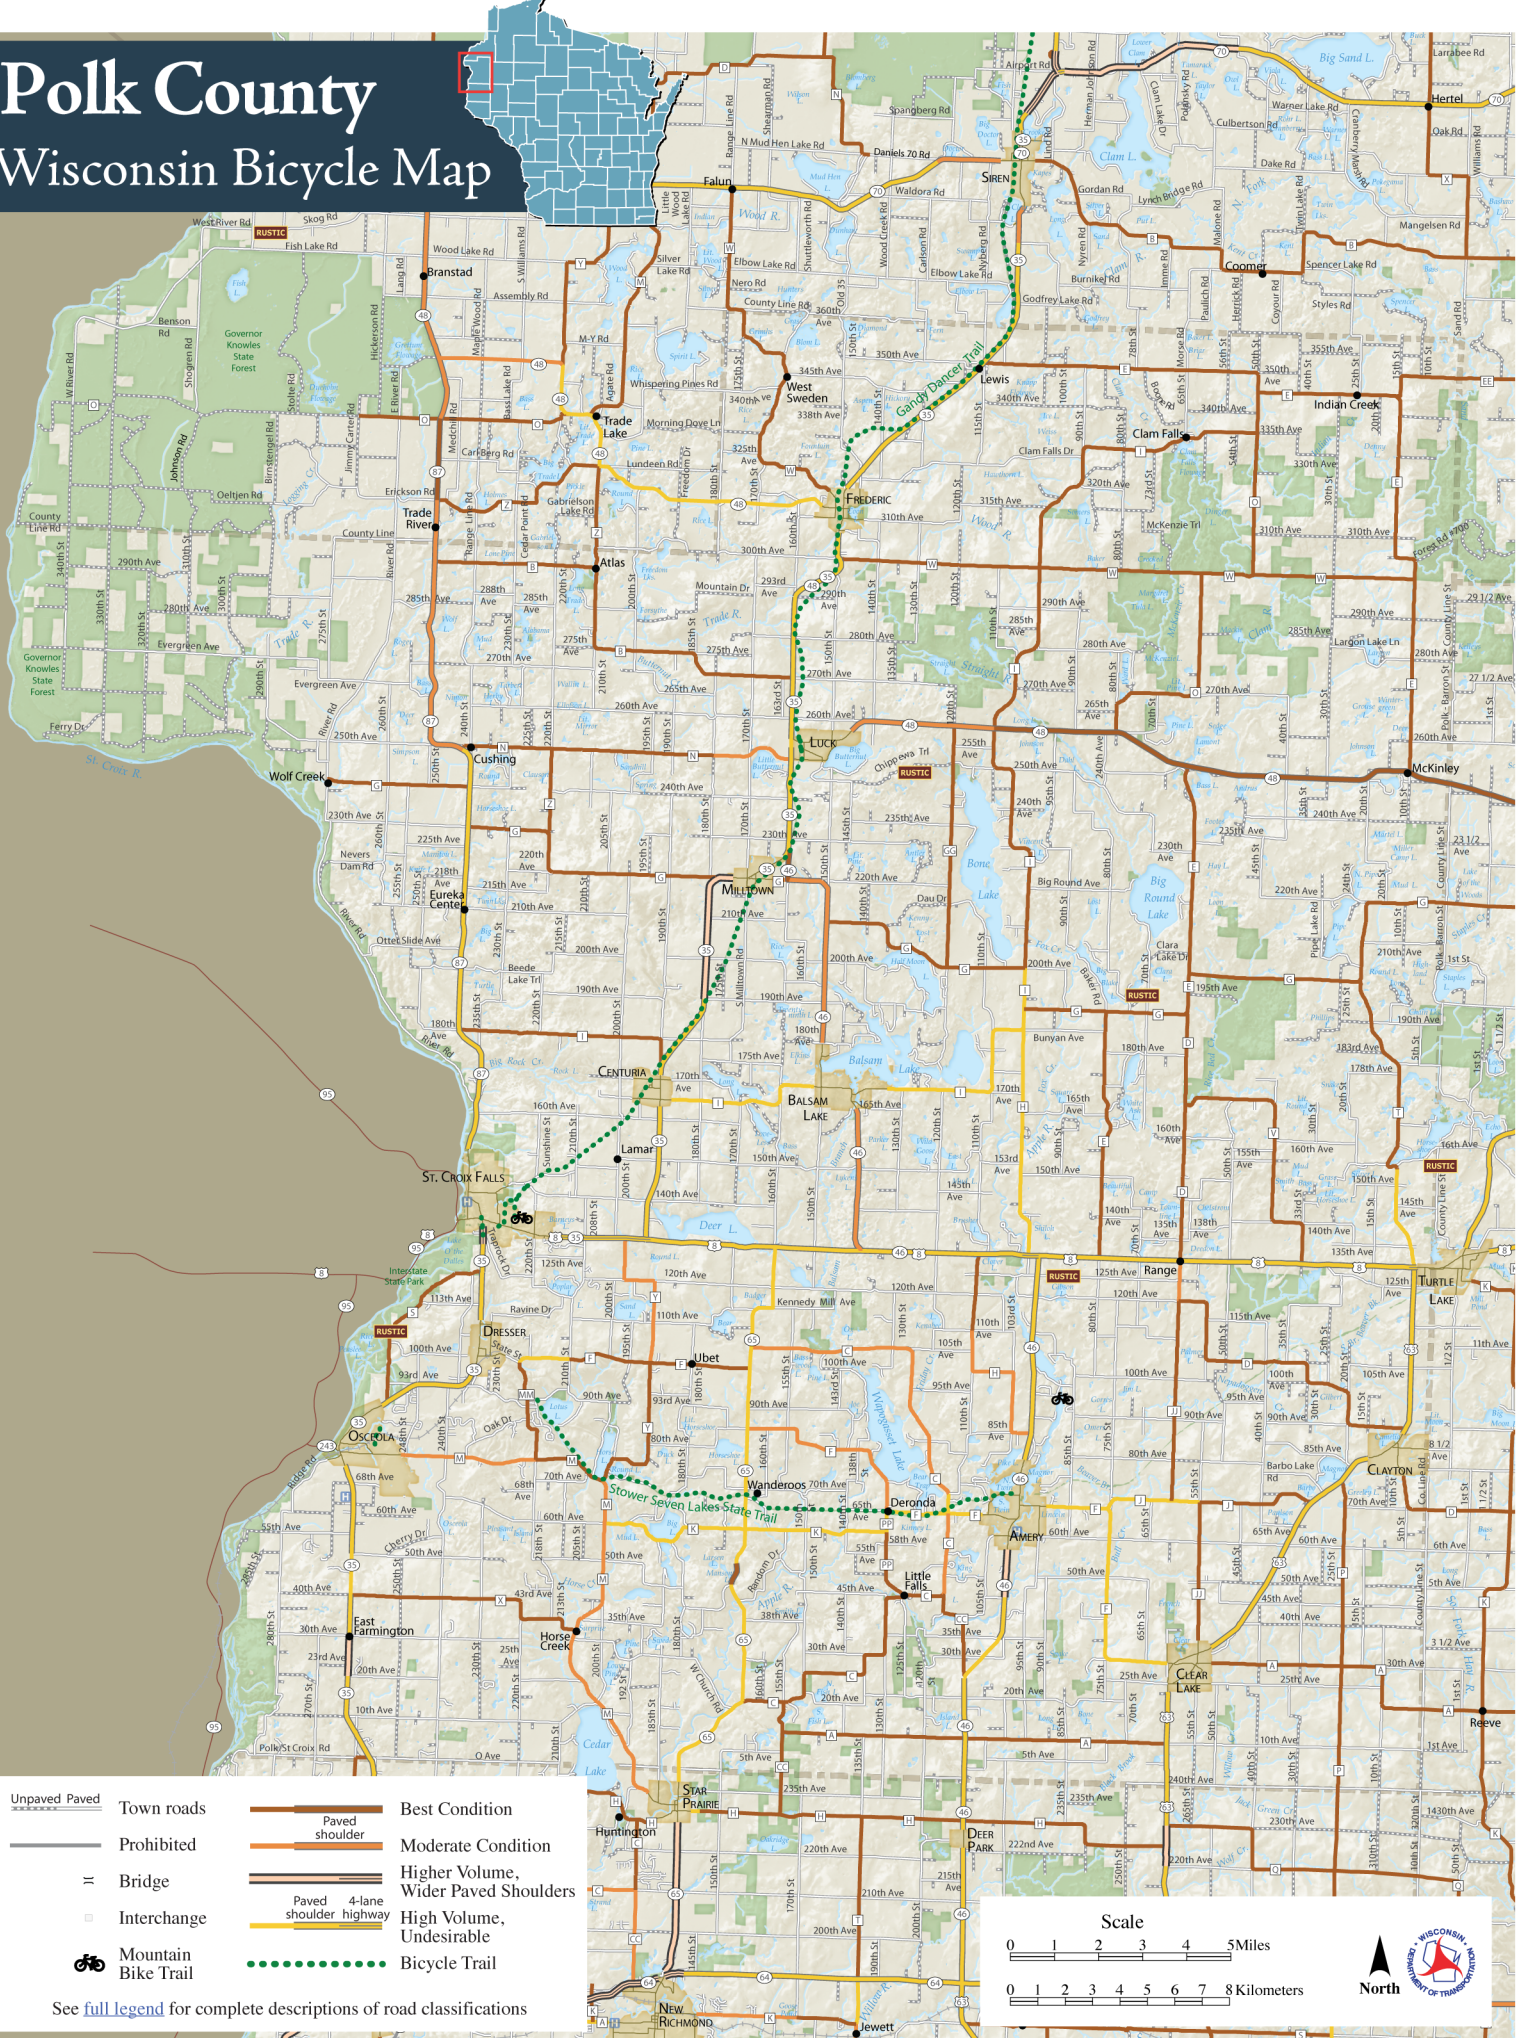

Polk County Wisconsin Bicycle Map

- | | | | | | |
|--|---------------------|--|------------|--|--------------------------------------|
| | Unpaved Paved | | Town roads | | Best Condition |
| | Prohibited | | | | Moderate Condition |
| | Bridge | | | | Higher Volume, Wider Paved Shoulders |
| | Interchange | | | | High Volume, Undesirable |
| | Mountain Bike Trail | | | | Bicycle Trail |

See [full legend](#) for complete descriptions of road classifications