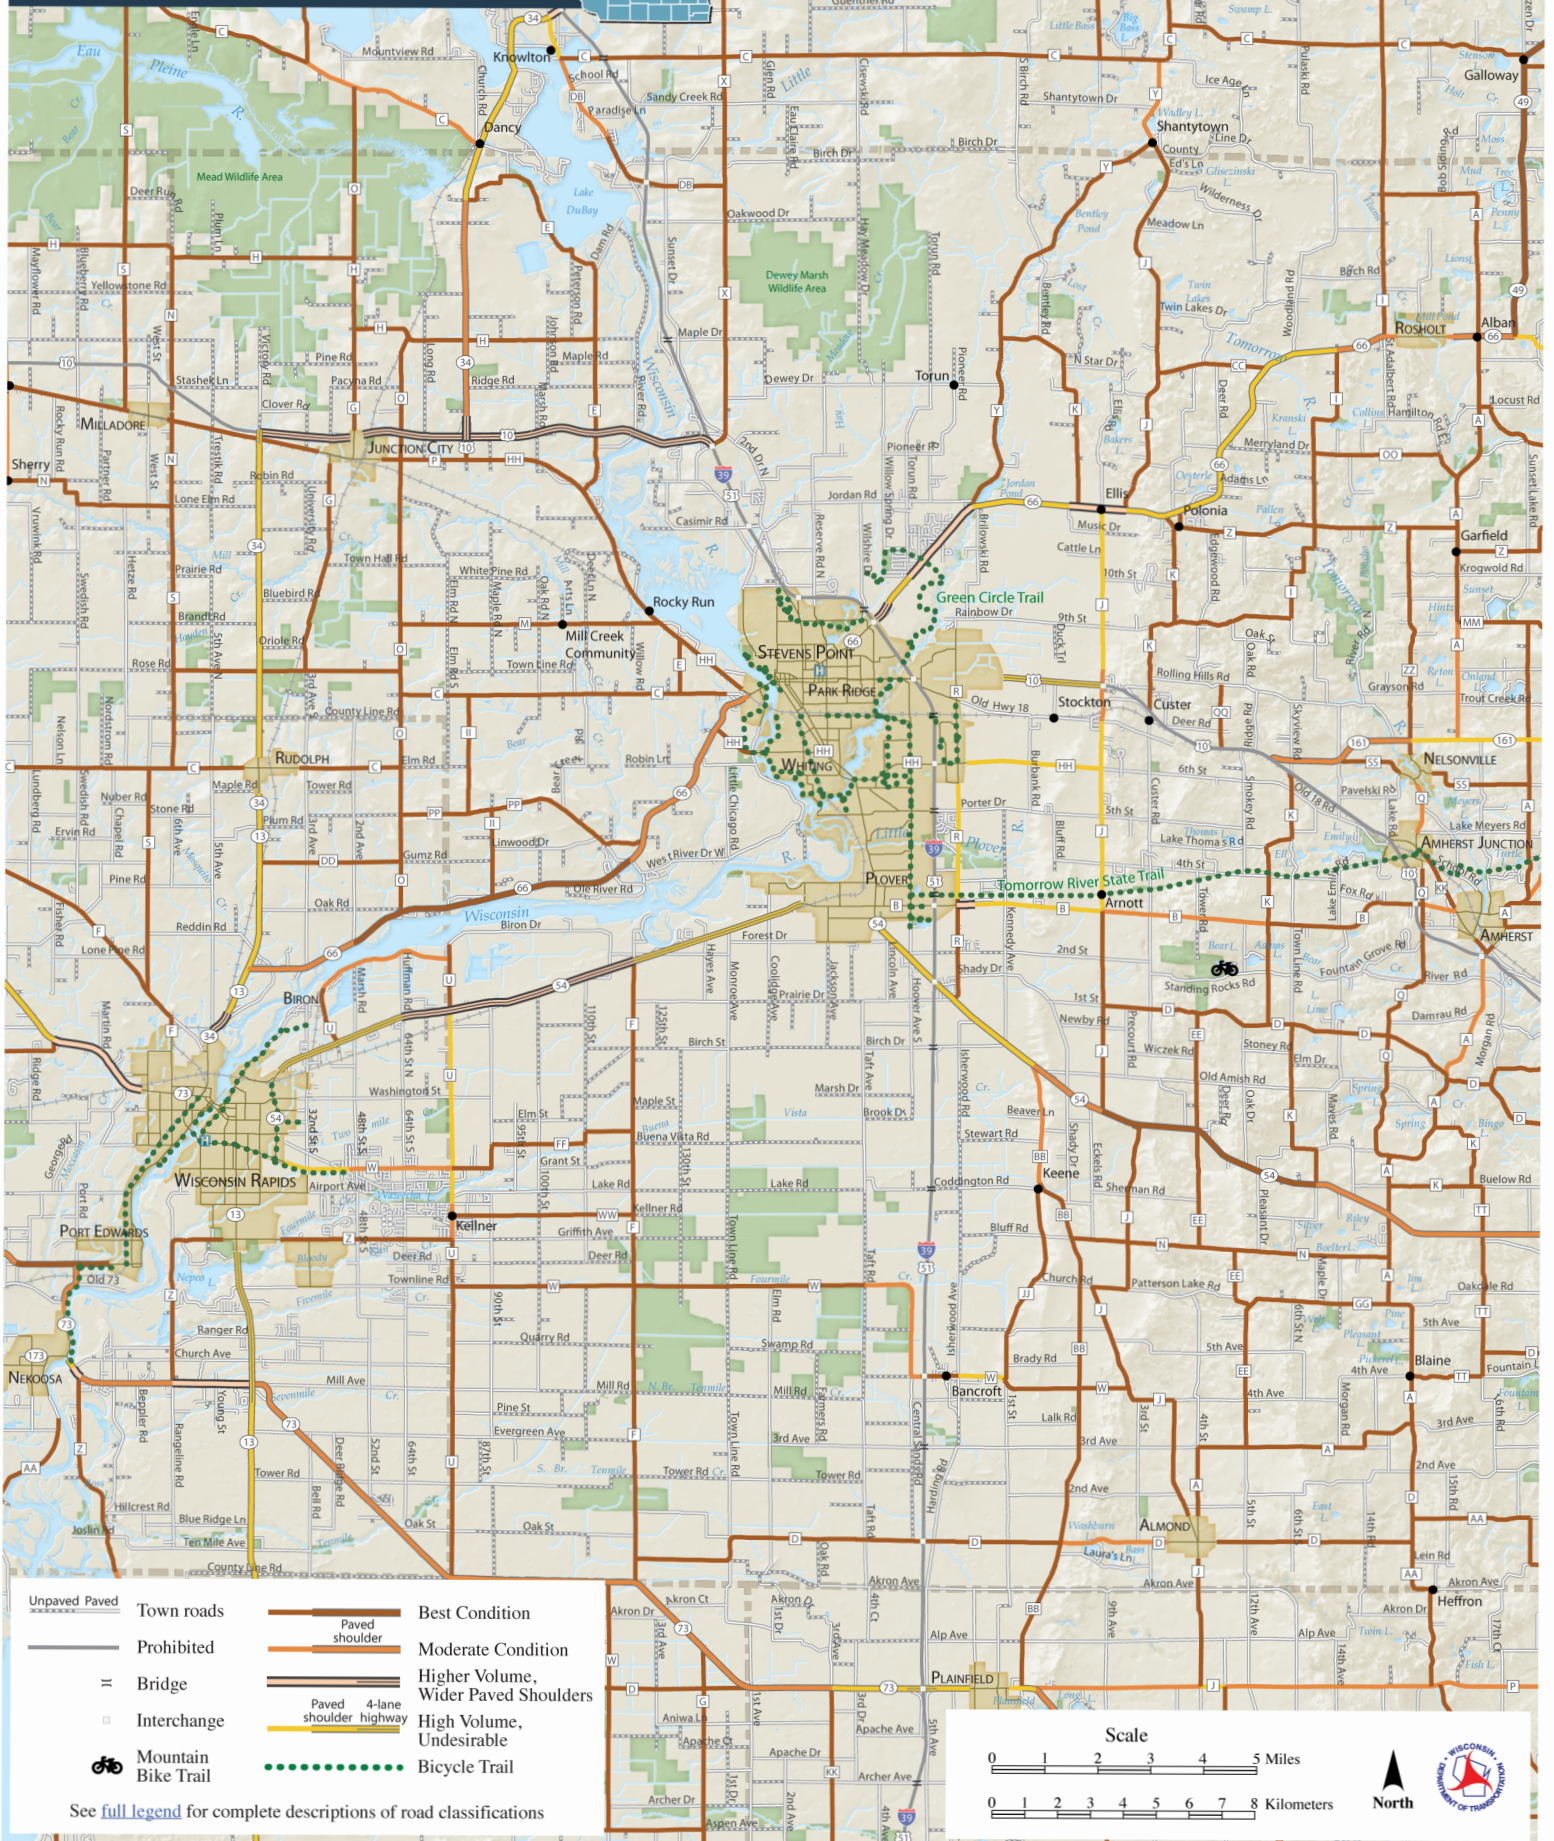

# Portage County Wisconsin Bicycle Map

Unpaved	Town roads	Paved shoulder	Best Condition
Prohibited	Bridge	Paved 4-lane shoulder highway	Moderate Condition
Interchange	Mountain Bike Trail	Bicycle Trail	Higher Volume, Wider Paved Shoulders
			High Volume, Undesirable

See full legend for complete descriptions of road classifications