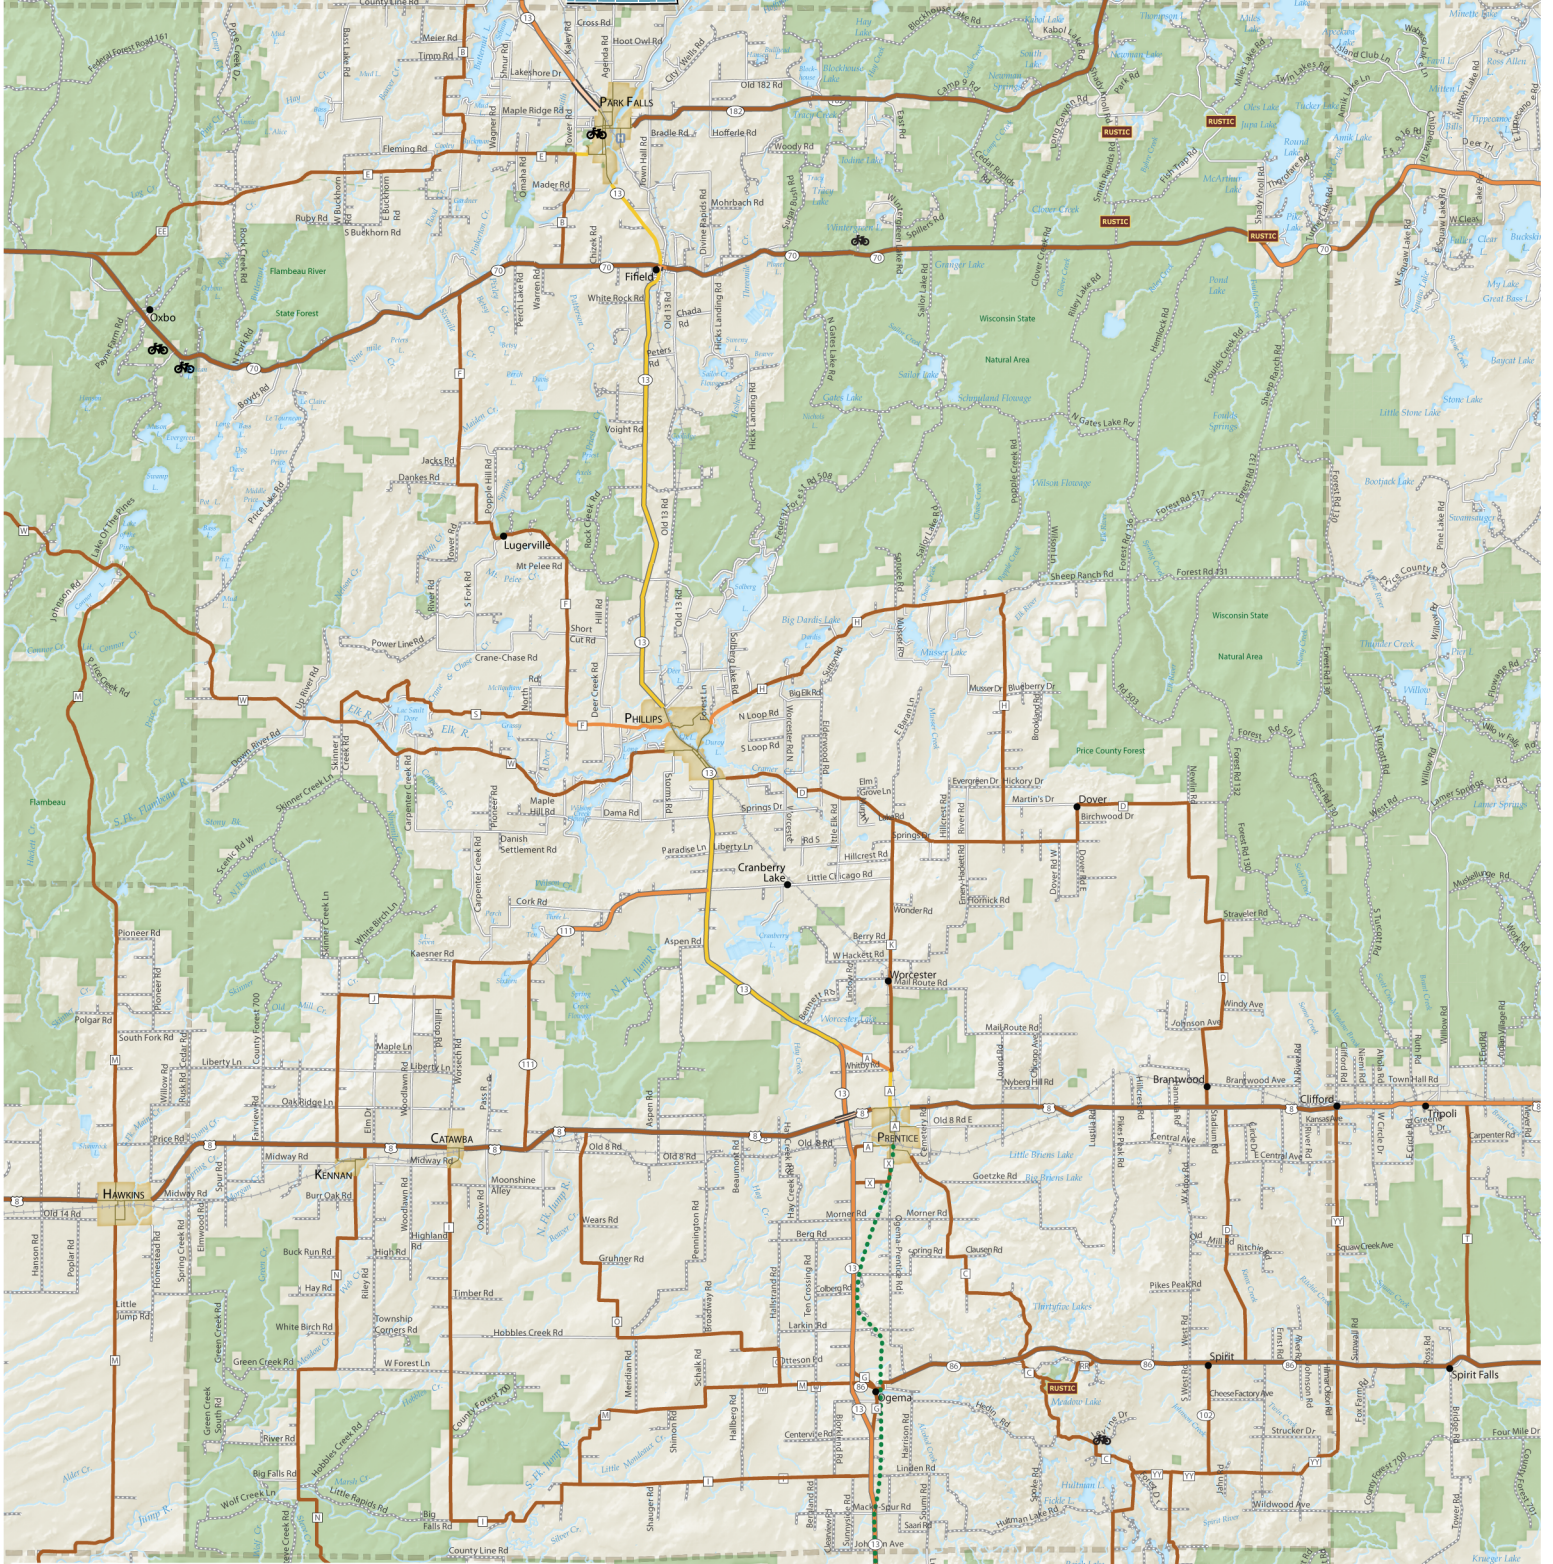

# Price County Wisconsin Bicycle Map

	Unpaved		Town roads		Best Condition
	Prohibited		Paved shoulder		Moderate Condition
	Bridge		Higher Volume, Wider Paved Shoulders		High Volume, Undesirable
	Interchange		Paved 4-lane shoulder highway		Bicycle Trail
	Mountain Bike Trail		Bicycle Trail		

See [full legend](#) for complete descriptions of road classifications