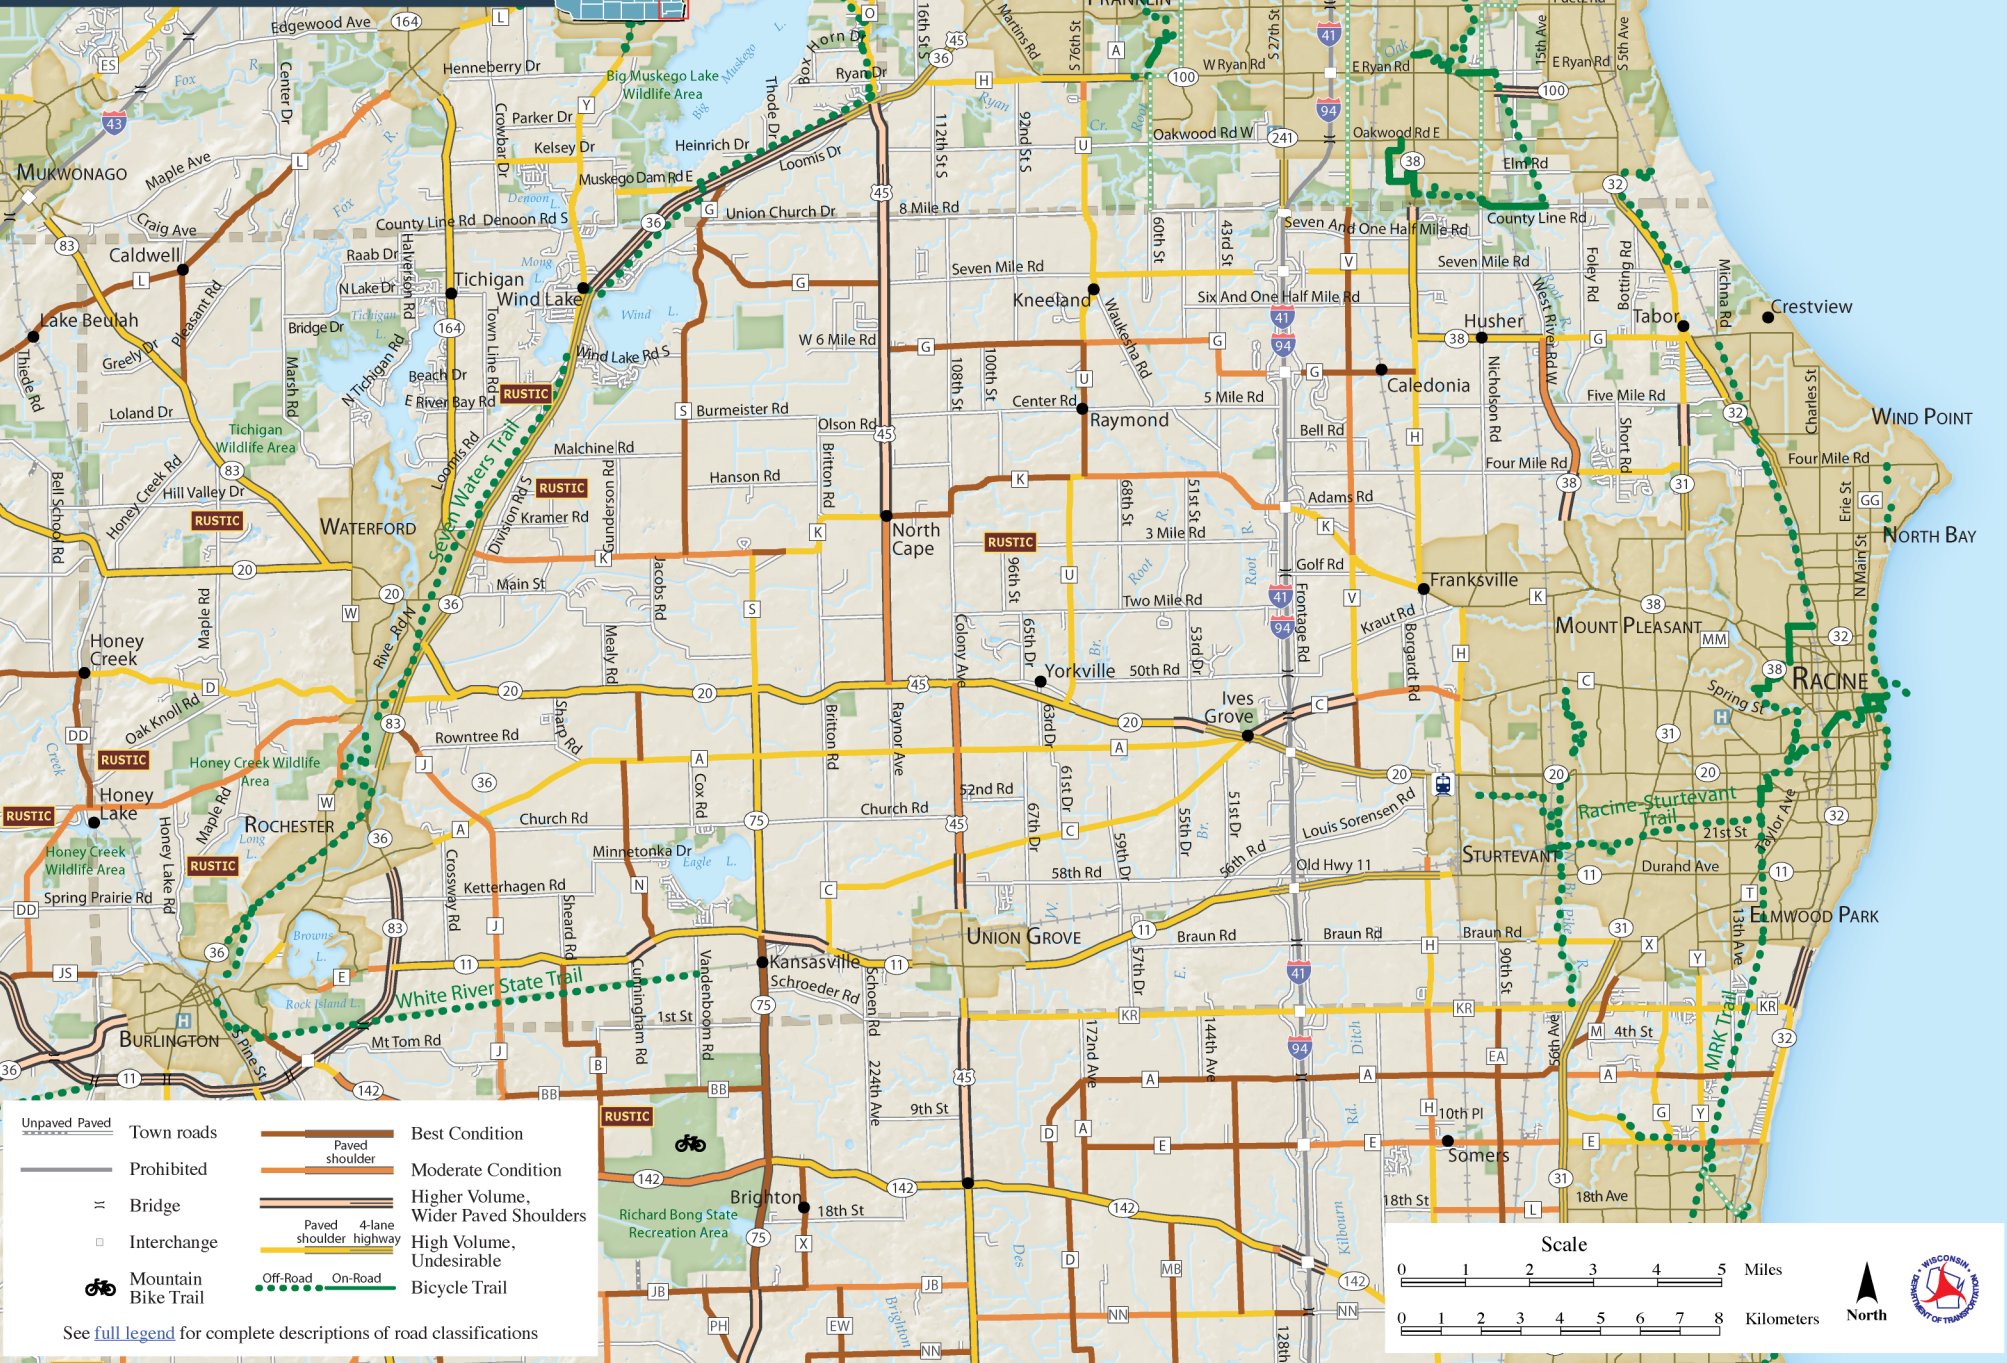

Racine County Wisconsin Bicycle Map

	Unpaved		Town roads		Best Condition
	Prohibited		Paved shoulder		Moderate Condition
	Bridge		Paved 4-lane shoulder highway		Higher Volume, Wider Paved Shoulders
	Interchange		Off-Road		High Volume, Undesirable
	Mountain Bike Trail		On-Road		Bicycle Trail

See [full legend](#) for complete descriptions of road classifications

Scale

0 1 2 3 4 5 Miles

0 1 2 3 4 5 6 7 8 Kilometers

North