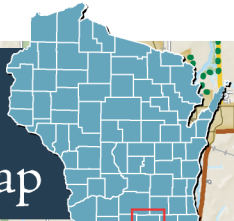

Rock County Wisconsin Bicycle Map

Unpaved	Town roads	Paved shoulder	Best Condition
Prohibited	Higher Volume, Wider Paved Shoulders	Paved 4-lane shoulder highway	Moderate Condition
Bridge	High Volume, Undesirable	Bicycle Trail	Higher Volume, Undesirable
Interchange			
Mountain Bike Trail			

See [full legend](#) for complete descriptions of road classifications