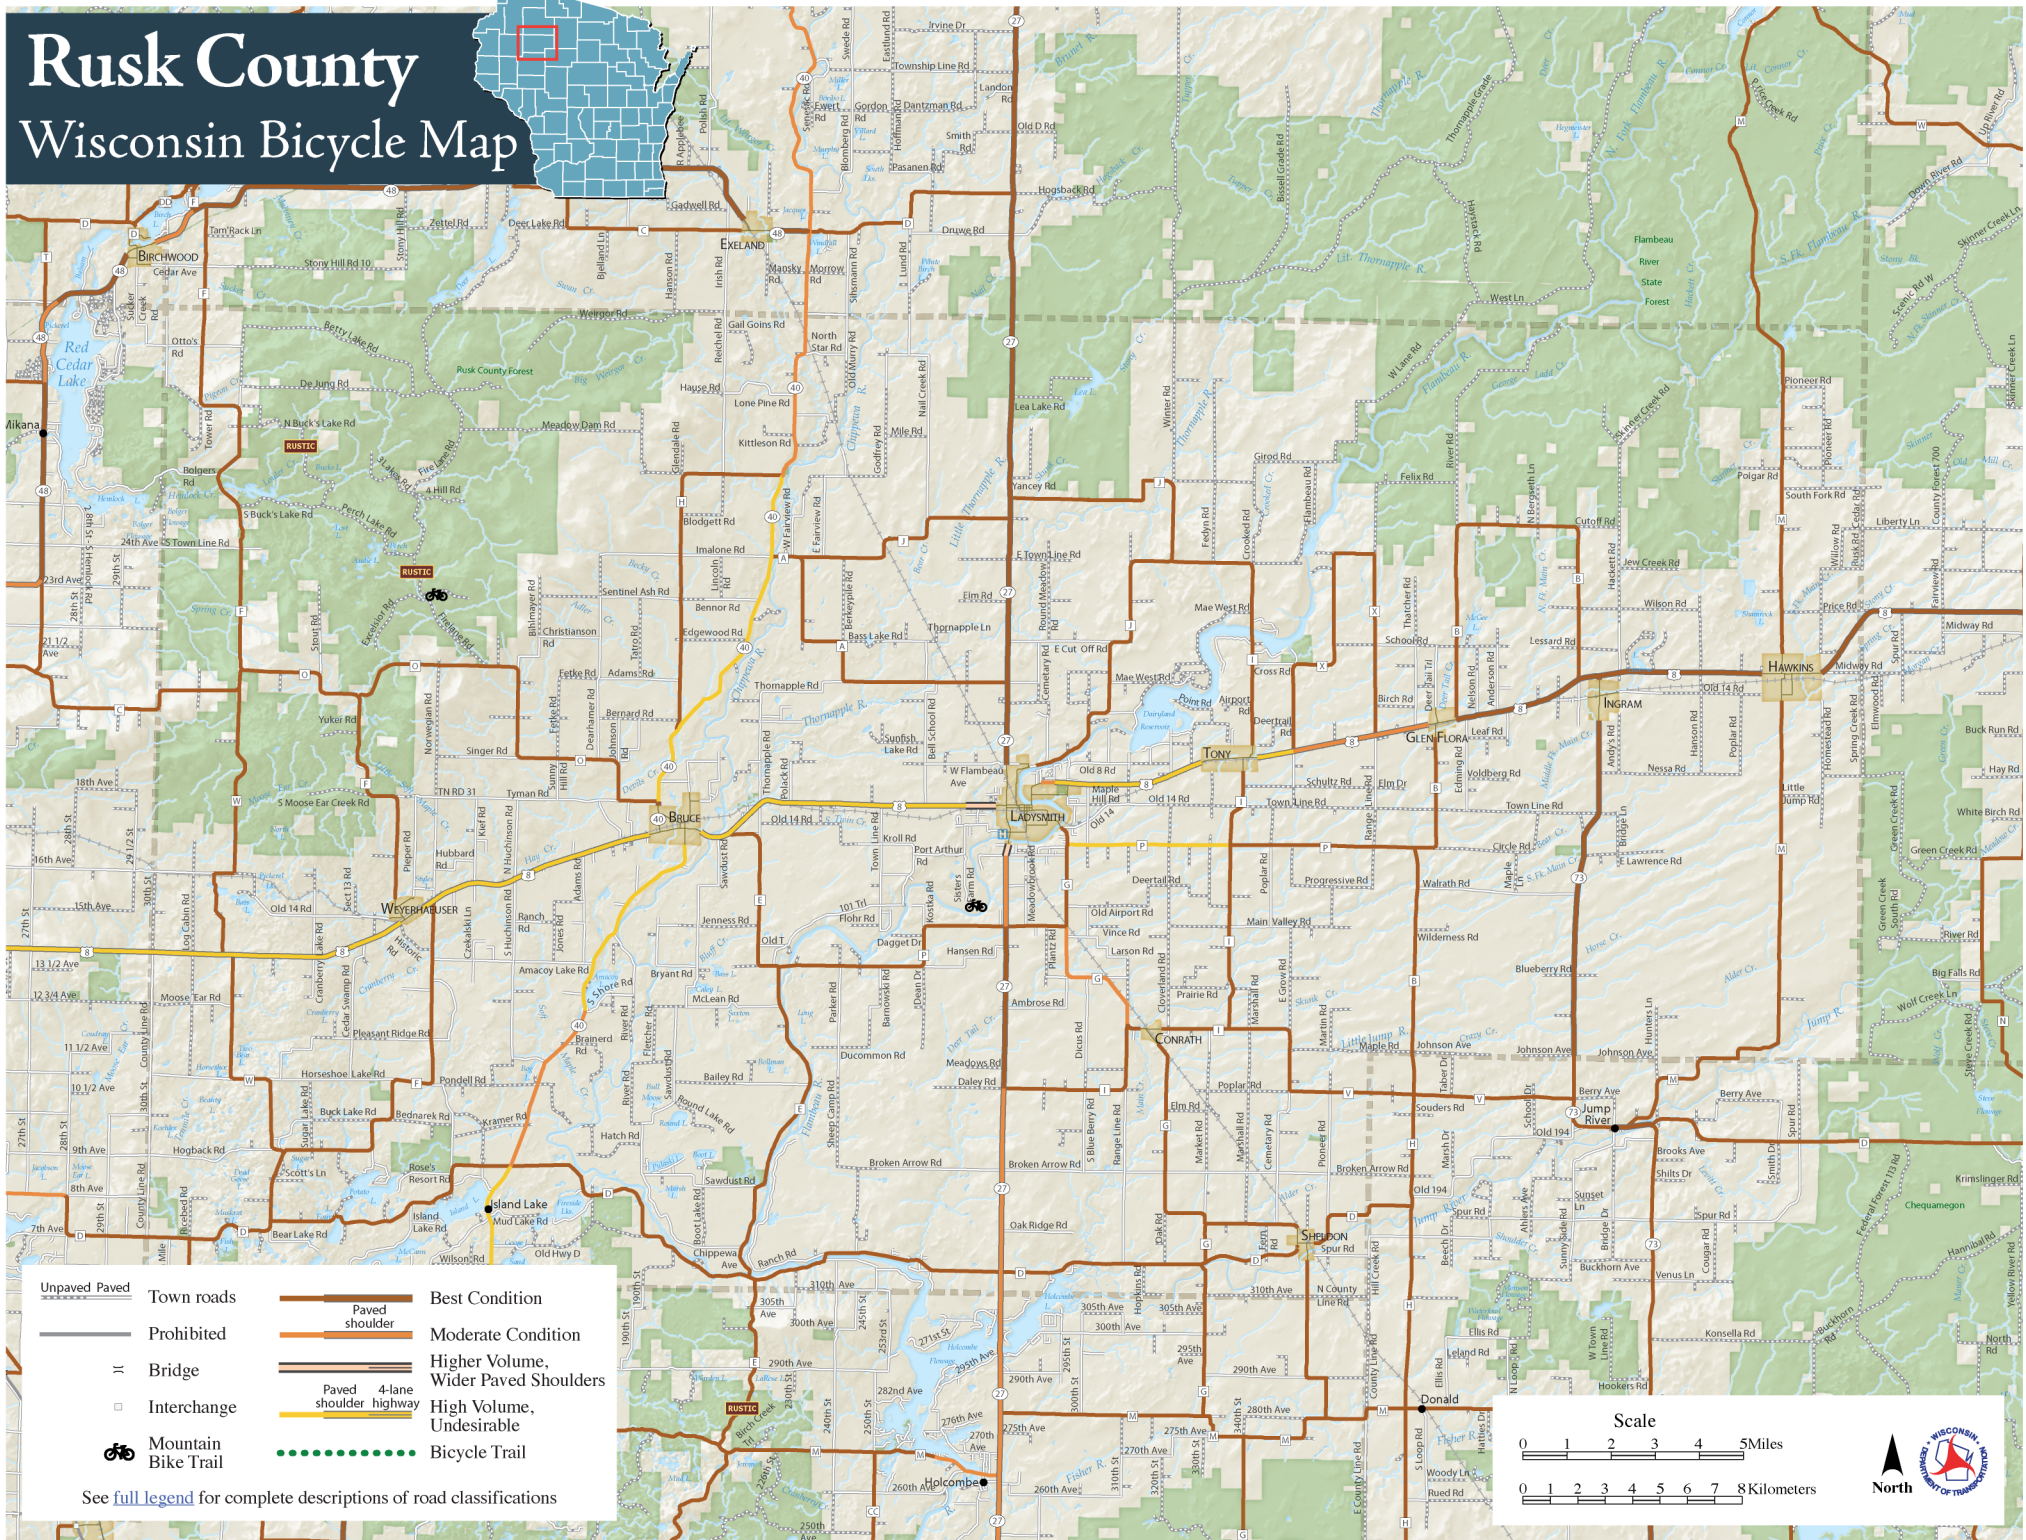

Rusk County Wisconsin Bicycle Map

Unpaved Paved	Town roads	Best Condition
Prohibited	Paved shoulder	Moderate Condition
Bridge	Higher Volume, Wider Paved Shoulders	High Volume, Undesirable
Interchange	Paved 4-lane shoulder highway	Bicycle Trail
Mountain Bike Trail		

See [full legend](#) for complete descriptions of road classifications

Scale

0 1 2 3 4 5 Miles

0 1 2 3 4 5 6 7 8 Kilometers

North