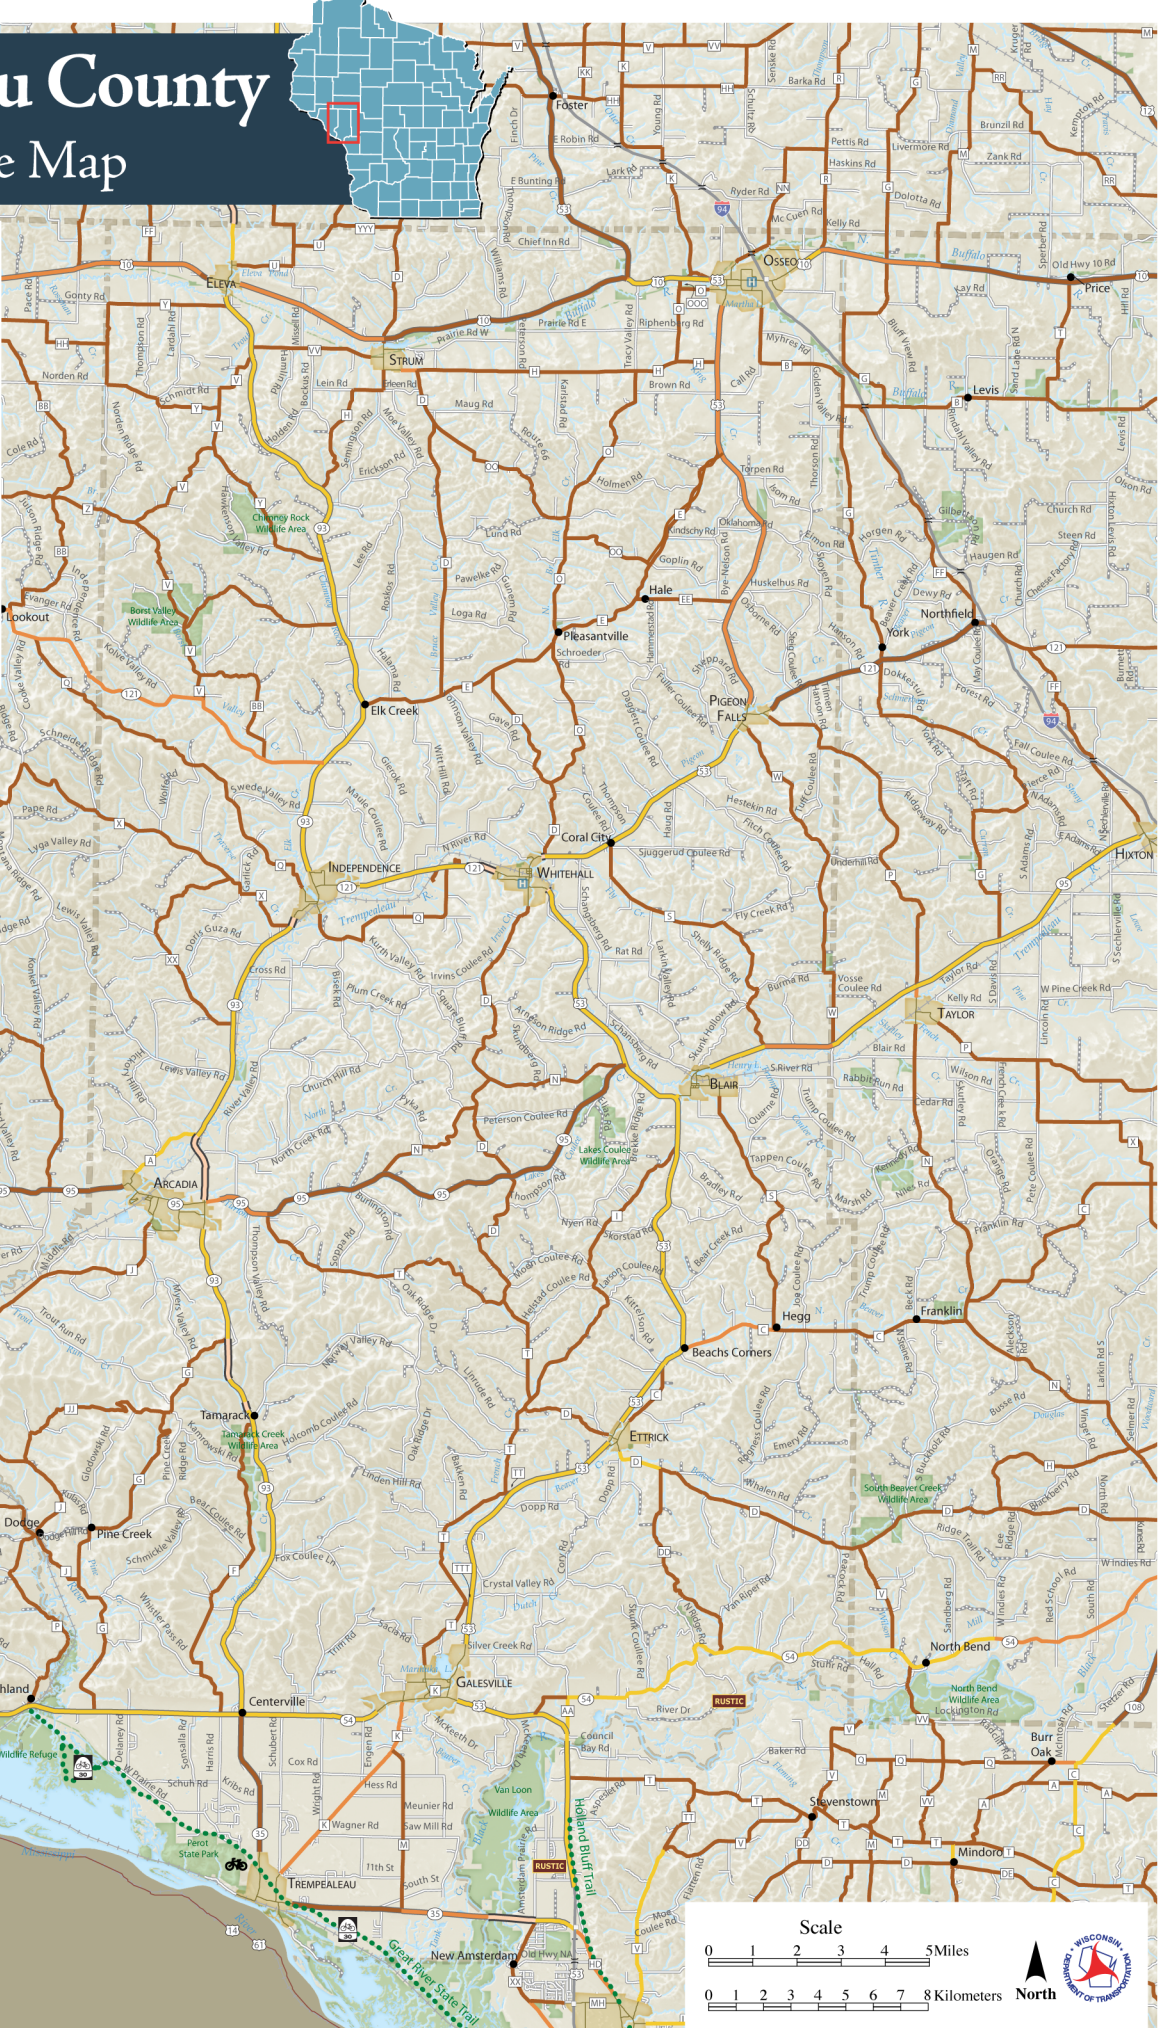

Trempealeau County

Wisconsin Bicycle Map

Unpaved
 Paved
 Town roads
 Prohibited
 Bridge
 Interchange
 Mountain Bike Trail
 Best Condition
 Paved shoulder
 Moderate Condition
 Higher Volume, Wider Paved Shoulders
 Paved 4-lane shoulder highway
 High Volume, Undesirable
 Bicycle Trail

See [full legend](#) for complete descriptions of road classifications

To MN Designated U.S. Bike Routes Visit www.dot.state.mn.us for more information.

[Winona Connector to Great River State Trail](#)
[Trempealeau National Wildlife Refuge](#)

Scale
 0 1 2 3 4 5 Miles
 0 1 2 3 4 5 6 7 8 Kilometers