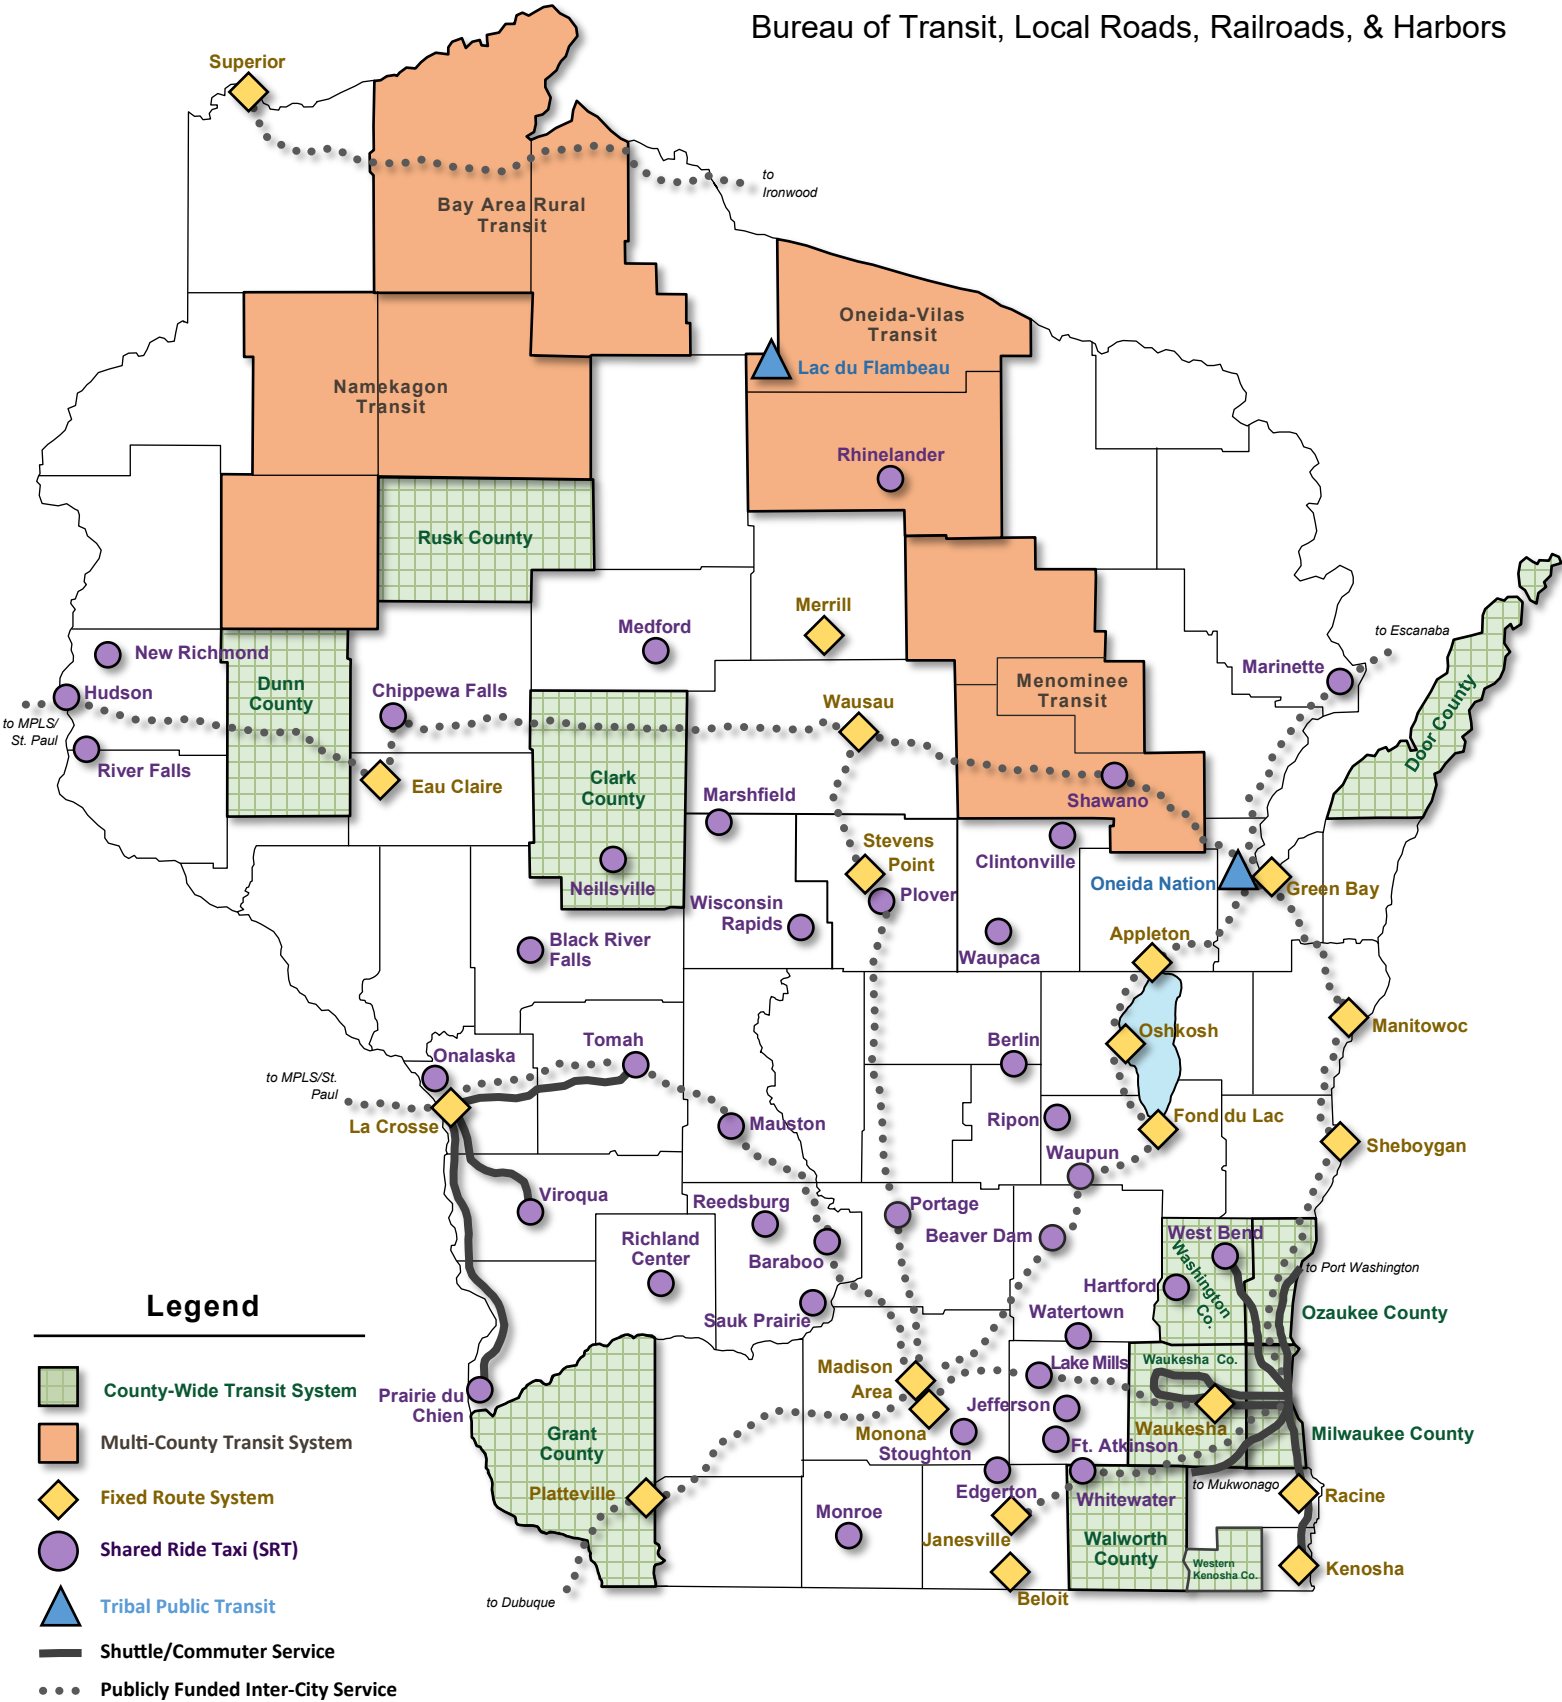

Wisconsin Public Transit Systems 2024

Wisconsin Department of Transportation

Bureau of Transit, Local Roads, Railroads, & Harbors

This map identifies the general coverage areas of public transit systems within Wisconsin. For specific route information, contact transit systems directly. For Intercity Bus Service, additional information is here — <https://wisconsin.gov/Pages/travel/pub-transit/bus-service.aspx>