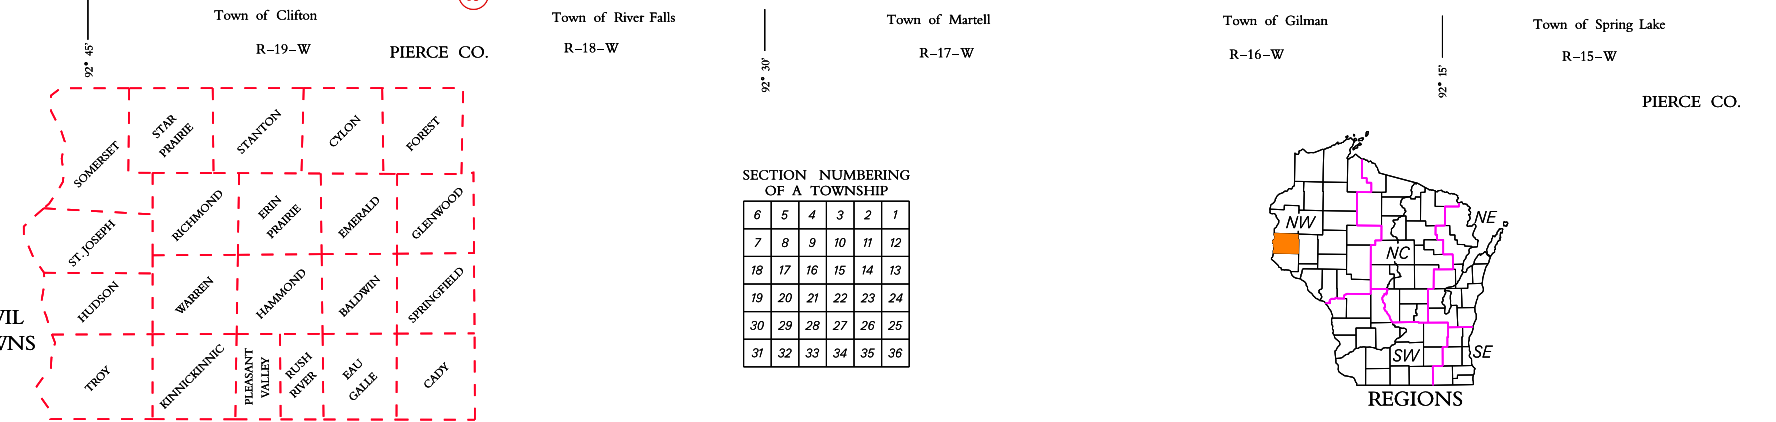

LEGEND

- Freeway
- Multilane Divided
- U.S. or State Hwy
- County Trunk Hwy
- Town Road
- Firelane
- Railroad
- State Trail
- Interchange
- Highway Separation
- Interstate Highway No.
- U.S. Highway No.
- State Highway No.
- County Highway Letter
- State Boundary
- County Boundary
- Civil Town Boundary
- Section Line
- Dam
- Hospital
- Airport
- County Seat
- Unincorporated Village
- Fish Hatchery
- Game Farm
- Public Hunt or Fish Grds.
- Public Camp & Picnic Grds.
- Ranger Station
- State Park
- County Park
- Rest Area
- Wayside

DUNN CO.  
Town of New Haven  
T-31-N  
Town of Tiffany  
T-30-N  
45° 00'  
Town of Stanton  
T-29-N  
T-28-N  
DUNN CO.  
Town of Lucas

MILES OF HIGHWAY  
as of Dec. 31, 2019

STATE	205
COUNTY	335
LOCAL ROADS	1410
OTHER ROADS	2
TOTAL FOR COUNTY	1952

Land Area (2010 Census) ..... 722 sq mi  
Population (2010 Census) ..... 84345  
County Seat ..... Hudson

ST. CROIX CO.  
DEPARTMENT OF TRANSPORTATION  
Madison, Wisconsin  
SCALE 0 1 2 MILES  
Corrected for JAN. 2021  
Base compiled from U.S.G.S. Quadrangles 1:100,000 Series  
ST. CROIX 55-NW