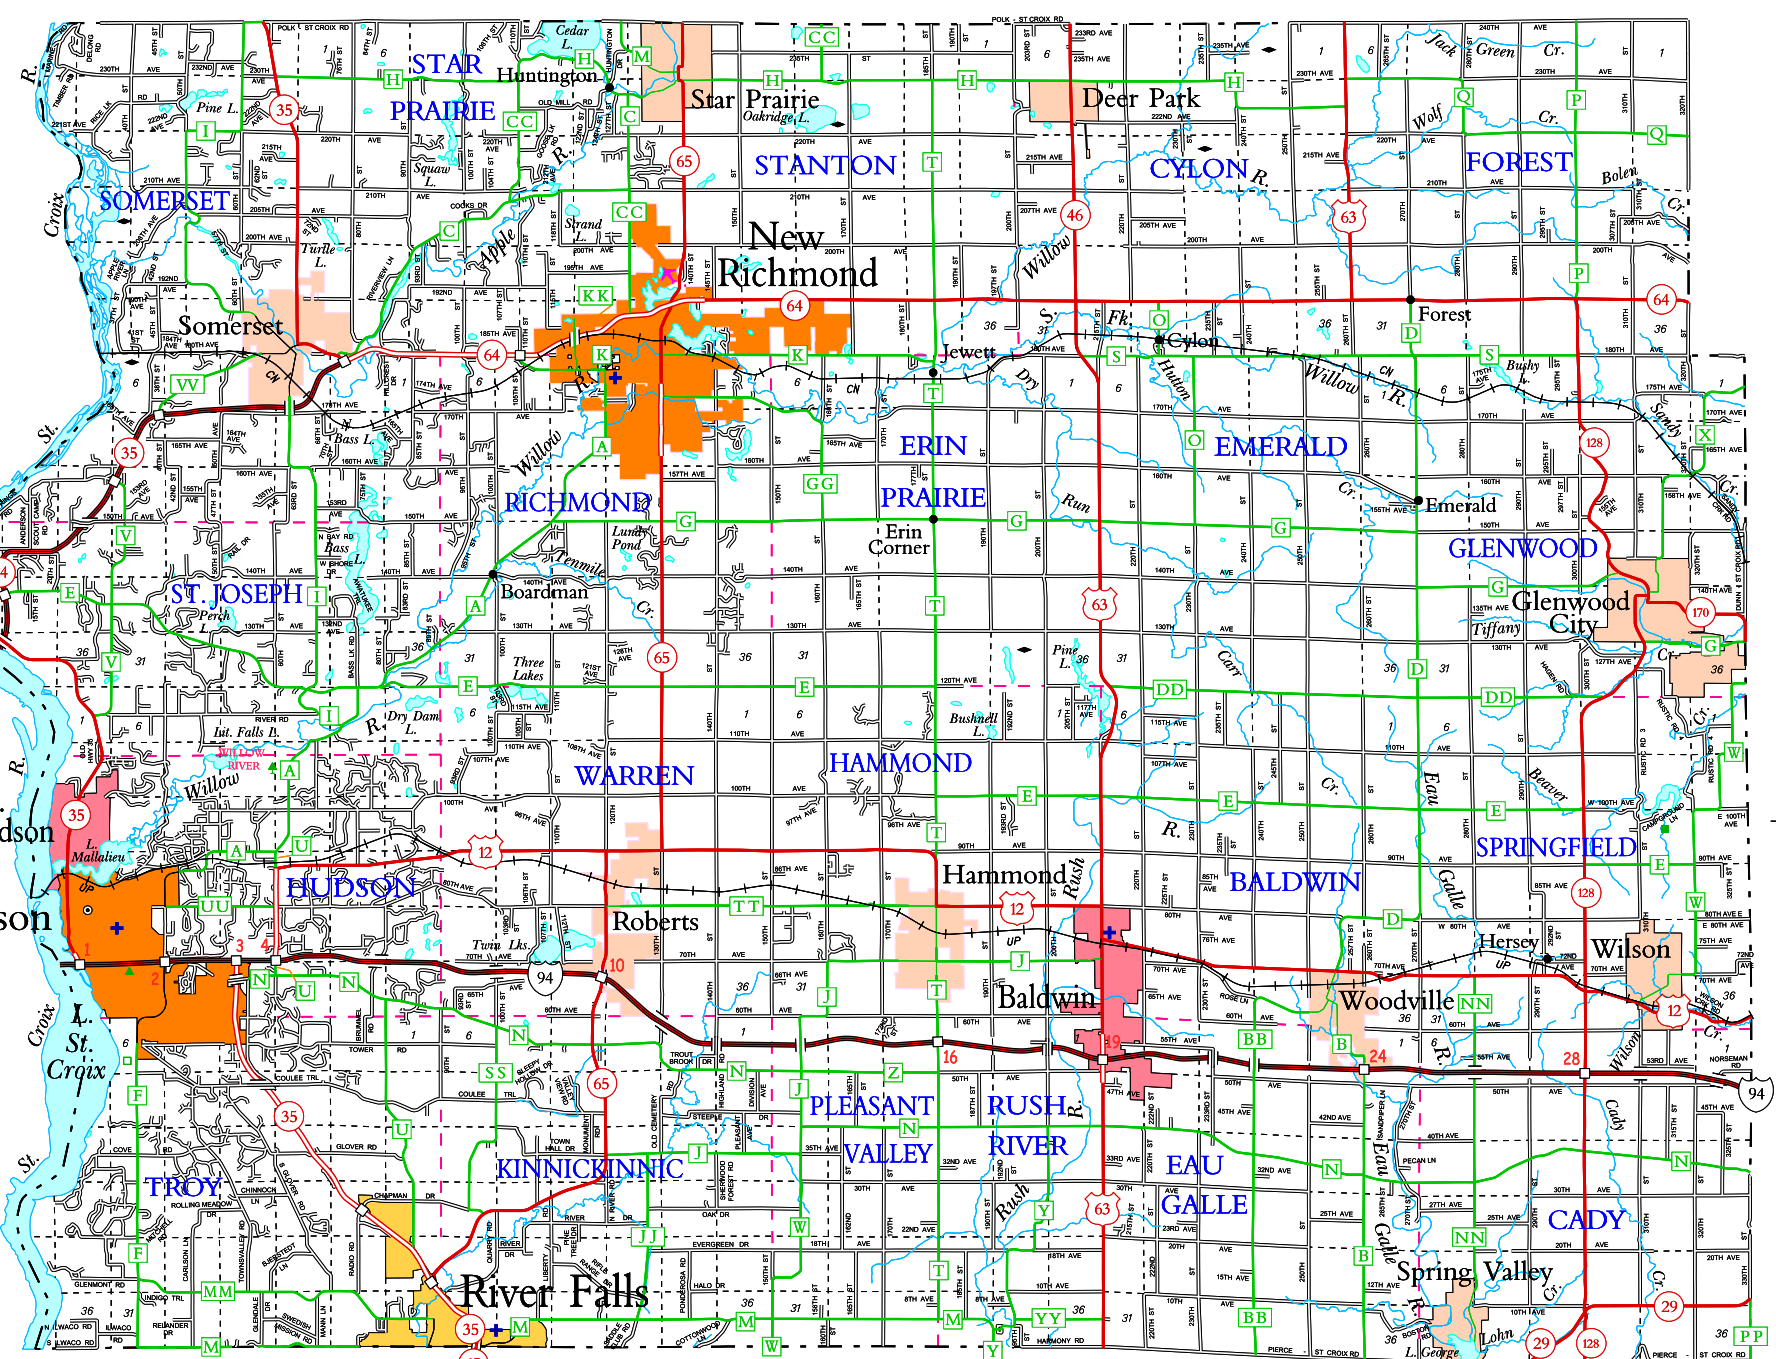

LEGEND

- Freeway
- Multilane Divided
- U.S. or State Hwy
- County Trunk Hwy
- Town Road
- Firelane
- Railroad
- State Trail
- Interchange
- Highway Separation
- Interstate Highway No.
- U.S. Highway No.
- State Highway No.
- County Highway Letter
- State Boundary
- County Boundary
- Civil Town Boundary
- Section Line
- Dam
- Hospital
- Airport
- County Seat
- Unincorporated Village
- Fish Hatchery
- Game Farm
- Public Hunt or Fish Grds.
- Public Camp & Picnic Grds.
- Ranger Station
- State Park
- County Park
- Rest Area
- Wayside

DUNN CO.  
Town of New Haven  
T-31-N  
Town of Tiffany  
T-30-N  
45° 00'  
Town of Stanton  
T-29-N  
T-28-N  
DUNN CO.  
Town of Lucas

MILES OF HIGHWAY  
as of Dec. 31, 2019

STATE	205
COUNTY	335
LOCAL ROADS	1410
OTHER ROADS	2
TOTAL FOR COUNTY	1952

Land Area (2010 Census) ..... 722 sq mi  
Population (2010 Census) ..... 84345  
County Seat ..... Hudson

ST. CROIX CO.  
DEPARTMENT OF TRANSPORTATION  
Madison, Wisconsin  
SCALE 0 1 2 MILES  
Corrected for JAN. 2021  
Base compiled from U.S.G.S. Quadrangles 1:100,000 Series  
ST. CROIX 55-NW